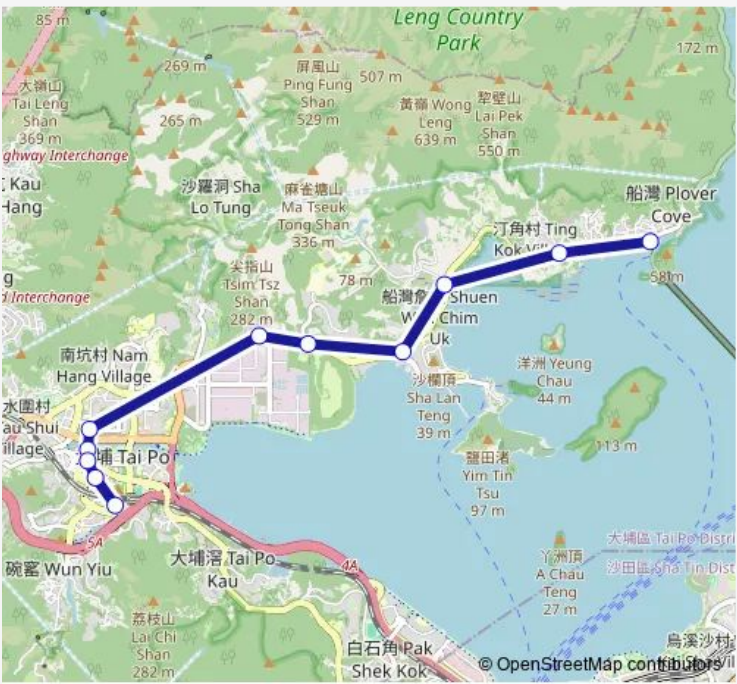

Route schedule
 TAI MEI TUK PUBLIC TRANSPORT INTERCHANGE —
 TAI PO Market Station Minibus Terminus

Monday	05:30-11:00
Tuesday	05:30-11:00
Wednesday	05:30-11:00
Thursday	05:30-11:00
Friday	05:30-11:00
Saturday	05:30
Sunday	05:30

Route info

Direction: TAI MEI TUK PUBLIC TRANSPORT INTERCHANGE

Stops: 11

Trip Duration: 0 hour 24 min

20C — TAI PO Market Station - TAI MEI TUK (Special Service (VIA Shan LIU Road)) **BusMaps**

Direction

TAI PO Market Station Minibus Terminus — TAI MEI TUK
PUBLIC TRANSPORT INTERCHANGE

30 stops

[Open route schedule](#)

TAI PO Market Station Minibus Terminus

NAM WAN ROAD, WAN TAU TONG ESTATE

HEUNG SZE WUI STREET, TAI PO COMPLEX | HEUNG
SZE WUI STREET

PO HEUNG STREET NEAR NAM SHING STREET

PO Heung Street, Near PO Heung Bridge

Direction: TAI PO Market Station Minibus Terminus

Stops: 30

Trip Duration: 0 hour 24 min

TING KOK ROAD, TING KOK

SHAN LIU ROAD, ELLE VILLAS

TING KOK ROAD, SHAN LIU

TING KOK ROAD, LO TSZ TIN

TING KOK ROAD, LUNG MEI VILLAGE