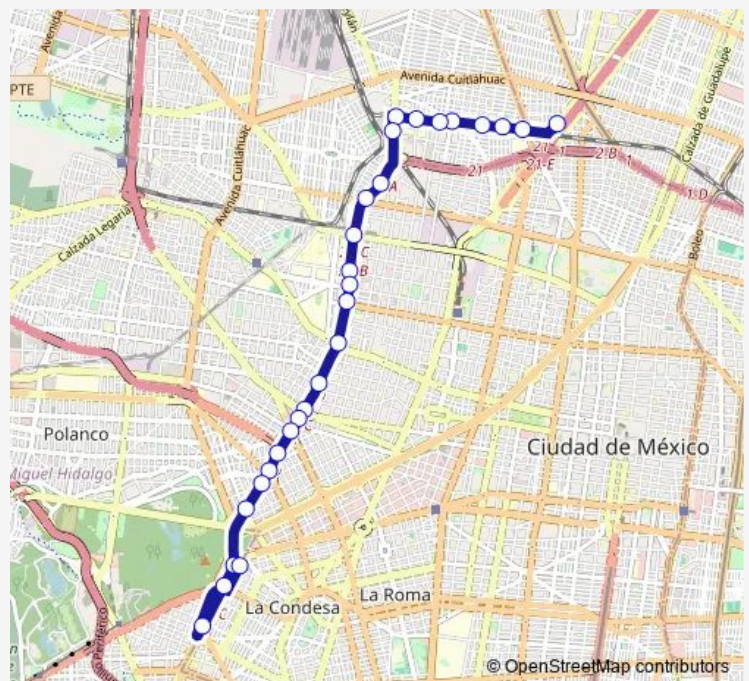

Manuel Carpio

Circuito Interior - S. Díaz Mirón

Circuito Interior - Eje 1 Norte

Circuito Interior - Ribera de San Cosme

Circuito Interio - Atzayacatl

Marina Nacional

Circuito Interior - Plaza Galerías

Circuito Interior - Bahía de Santa Bárbara

Circuito Interior - Renan

Route schedule

CETRAM La Raza BASE — Circuito Interior - Metro Chapultepec

Monday	00:00
Tuesday	00:00
Wednesday	00:00
Thursday	00:00
Friday	00:00
Saturday	00:00
Sunday	00:00

Route info

Direction: CETRAM La Raza BASE

Stops: 28

Trip Duration: 0 hour 37 min

20C — La Raza Línea 3 - Juanacatlán

Circuito Interior - Thiers

Circuito Interior - Víctor Hugo

Circuito Interior - Leibnitz

Agustín Melgar

## Route info

Direction: Circuito Interior - Metro Chapultepec

Stops: 29

Trip Duration: 0 hour 33 min

Antonio Valeriano - Calzada Vallejo

Calzada Vallejo - Godard

Godard - Leopoldo Auer

Paradero La Raza