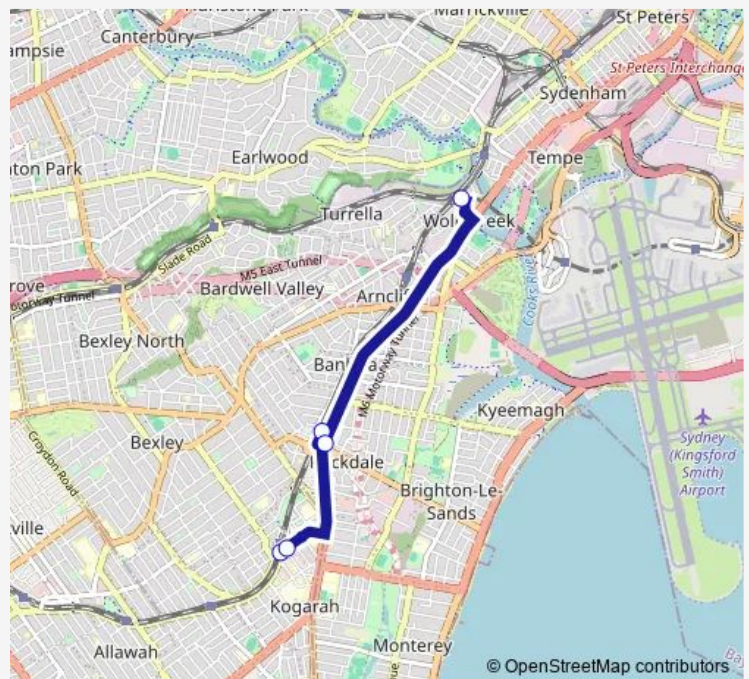

### Direction

Kogarah Station, Railway Pde, Stand C — Kogarah Station, Regent St, Stand D

5 stops

[Open route schedule](#)

Kogarah Station, Railway Pde, Stand C

Rockdale Station, Geeves Av, Stand A

Wollie Creek Station, Discovery Point Pl

Rockdale Station, Princes Hwy, Stand E

Kogarah Station, Regent St, Stand D

### Route schedule

Kogarah Station, Railway Pde, Stand C — Kogarah Station, Regent St, Stand D

Monday	05:00-01:15 <sup>+1</sup>
Tuesday	—
Wednesday	—
Thursday	—
Friday	—
Saturday	—
Sunday	05:00-01:15 <sup>+1</sup>

### Route info

Direction: Kogarah Station, Railway Pde, Stand C

Stops: 5

Trip Duration: 0 hour 39 min

13t4 Rail Replacement Bus Service time schedules and route maps are available in an offline PDF at [busmaps.com](https://busmaps.com). Use the [busmaps.com](https://busmaps.com) website to see live bus times, train schedule or subway schedule, and step-by-step directions for all public transit in Sydney