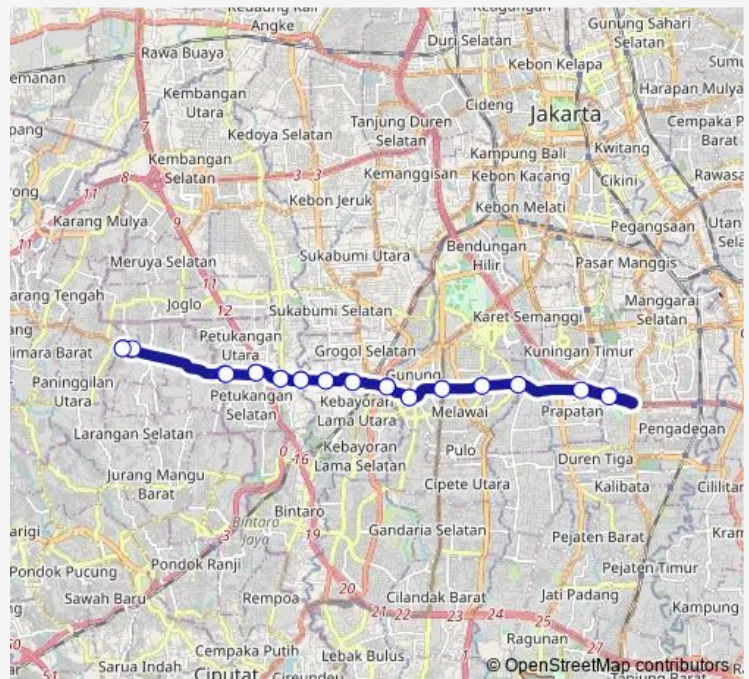

### Route schedule

Puri Beta 2 — Puri Beta 2

Monday 05:00

Tuesday 05:00

Wednesday 05:00

Thursday 05:00

Friday 05:00

Saturday 05:00

### Route info

Direction: Puri Beta 2

Stops: 28

Trip Duration: 2 hour 14 min

13b — Puri Beta - Pancoran

Kebayoran Lama

Seskoal

Cipulir