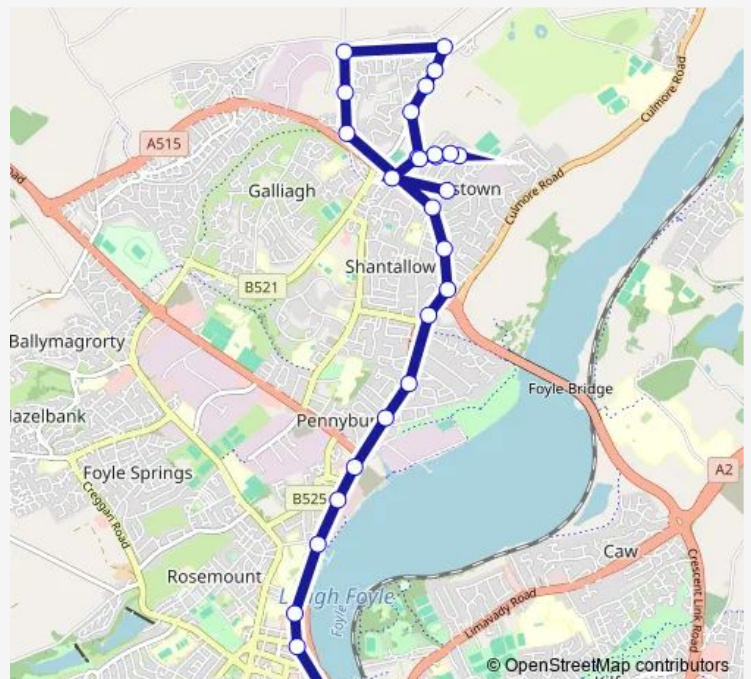

**Bus 13b Ballyarnett - City Centre**

[Go to website](#)

**Direction**  
 Earhart Turning Circle — Derry Londonderry Bus Station  
 27 stops  
[Open route schedule](#)

- Earhart Turning Circle
- Ballyarnett Roundabout
- Cornshell Fields Lower
- Cornshell Fields Middle
- Cornshell Fields Upper
- Cornshell Fields Upper
- Cornshell Fields Middle
- Cornshell Fields Lower
- Mansfield Grove
- The Paddocks
- Thorndale Park
- Ballyarnett Village
- Lenamore Road
- Oakbridge Park
- Sandbank Cottages
- Earhart Park Entrance
- Rockfield
- Madams Bank Road
- St Peter's Church
- Kingsfort Park
- Culmore Park

**Route info**

Direction: Earhart Turning Circle  
 Stops: 27  
 Trip Duration: 0 hour 25 min

13b — Ballyarnett - City Centre

Fort George

Sainsburys

Rock Mills

NW Regional College

Quayside Shopping Centre

## Route schedule

Derry Londonderry Bus Station — Earhart Turning Circle

Monday 07:45-18:10

Tuesday 07:45-18:10

Wednesday 07:45-18:10

Thursday 07:45-18:10

Friday 07:45-18:10

Saturday 11:20-18:20

## Route info

Direction: Derry Londonderry Bus Station

Stops: 14

Trip Duration: 0 hour 13 min

13b Bus time schedules and route maps are available in an offline PDF at [busmaps.com](http://busmaps.com). Use the [busmaps.com](http://busmaps.com) website to see live bus times, train schedule or subway schedule, and step-by-step directions for all public transit in Derry