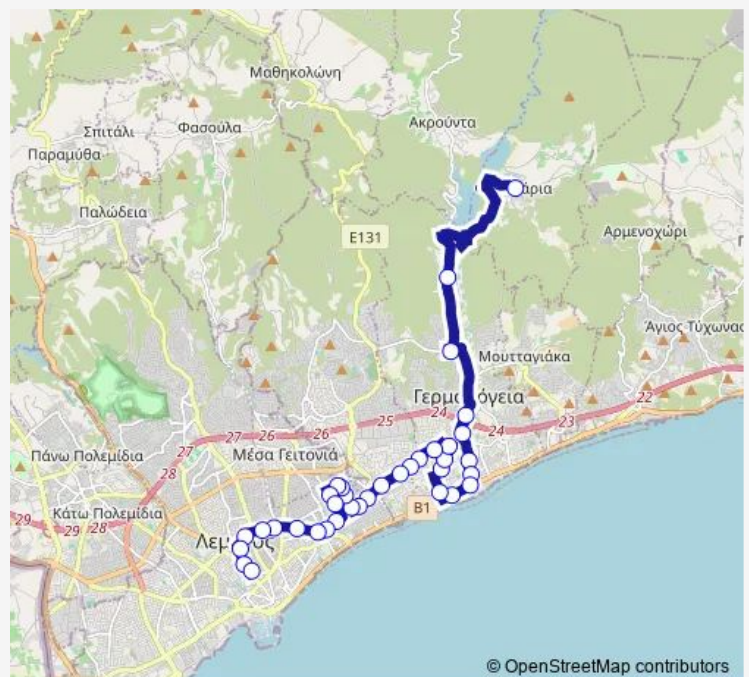

Linopetra High School 1

Griva Digeni - Stratigou Timagia

Griva Digeni - Griva Digeni Hideout 1

Dimokritou - Kykladon

Route schedule

Foinikaria Community Board — Emel Bus Station Leontiou A´

Monday —

Tuesday —

Wednesday 09:40

Thursday —

Friday 09:40

Saturday —

Sunday —

Route info

Direction: Foinikaria Community Board

Stops: 36

Trip Duration: 0 hour 49 min

Agios Nikolaos Lyceum 1

Anti Filita - Meletiou Metaxaki 2

Meletiou Metaxaki - Archangelou Michail 2

Aisopou - Xenokleous

Agios Nikolaos Cemetery 2

Agios Nikolaos Church 1

Griva Digeni - Archiep. Makariou C´ Ave.