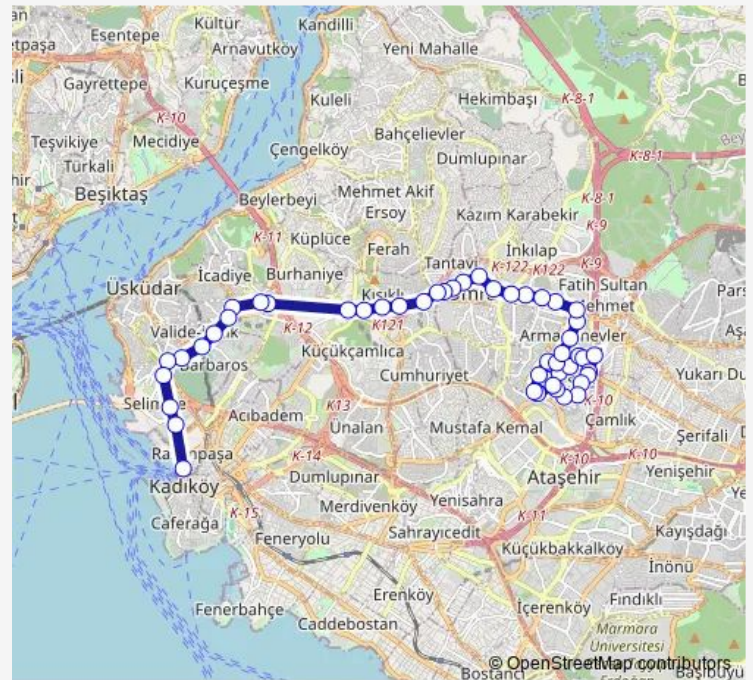

Bus 13b Evtaş Bloklari - Kadiköy

[Go to website](#)

Direction

Evtaş Bloklari — Kadiköy

49 stops

[Open route schedule](#)

Evtaş Bloklari

Seren Sokak

Kader Sokak

Harman Sokak

Armağanevler Kuran Kursu

Gürsel Sokak

Sancaktepe Camii

Samanyolu

Cevahir Caddesi

Şelale Caddesi

Manolya Evleri

Erkut Soyak Anadolu Lisesi

Atay Caddesi

Çakmak Polis Amirliği

Armağanevler Siteler

Kooperatif

Ortanca Sokak

Dört Yol

23 Nisan Kaptanoğlu İlkokulu

23 Nisan Caddesi

Hızlı Ali Camii

Route schedule

Evtaş Bloklari — Kadiköy

Monday 05:30-19:30

Tuesday 05:30-19:30

Wednesday 05:30-19:30

Thursday 05:30-19:30

Friday 05:30-19:30

Saturday 05:30-19:45

Sunday 08:00-19:30

Route info

Direction: Evtaş Bloklari

Stops: 49

Trip Duration: 0 hour 42 min

13b — Evtaş Bloklari - Kadiköy

BusMaps