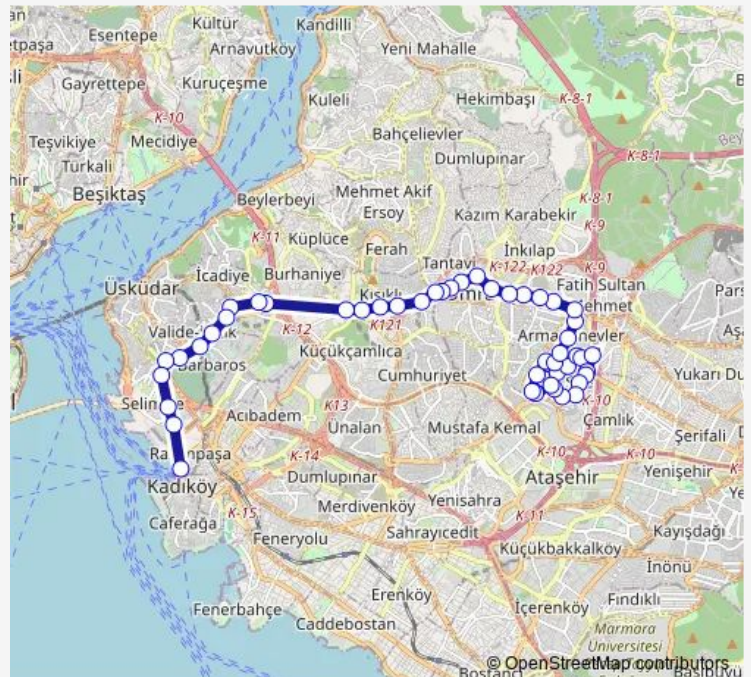

Bus 13B Evtaş Bloklari - Kadiköy

[Go to website](#)

Direction

EVTAŞ BLOKLARI — KADIKÖY

49 stops

[Open route schedule](#)

EVTAŞ BLOKLARI

SEREN SOKAK

KADER SOKAK

HARMAN SOKAK

Armağanevler Kuran Kursu

Gürsel Sokak

SANCAKTEPE CAMİİ

SAMANYOLU

CEVAHİR CADDESİ

ŞELELE CADDESİ

MANOLYA EVLERİ

ERKUT SOYAK ANADOLU LİSESİ

ATAY CADDESİ

ÇAKMAK POLİS AMİRLİĞİ

ARMAĞANEVLER SİTELER

KOOPERATİF

ORTANCA SOKAK

Dört Yol

23 NİSAN KAPTANOĞLU İLKOKULU

23 NİSAN CADDESİ

Hz.Ali Camii

Route schedule

EVTAŞ BLOKLARI — KADIKÖY

Monday 16:45

Tuesday 16:45

Wednesday 16:45

Thursday 16:45

Friday 16:45

Saturday —

Sunday —

Route info

Direction: EVTAŞ BLOKLARI

Stops: 49

Trip Duration: 0 hour 42 min

13B — Evtaş Bloklari - Kadiköy

BusMaps