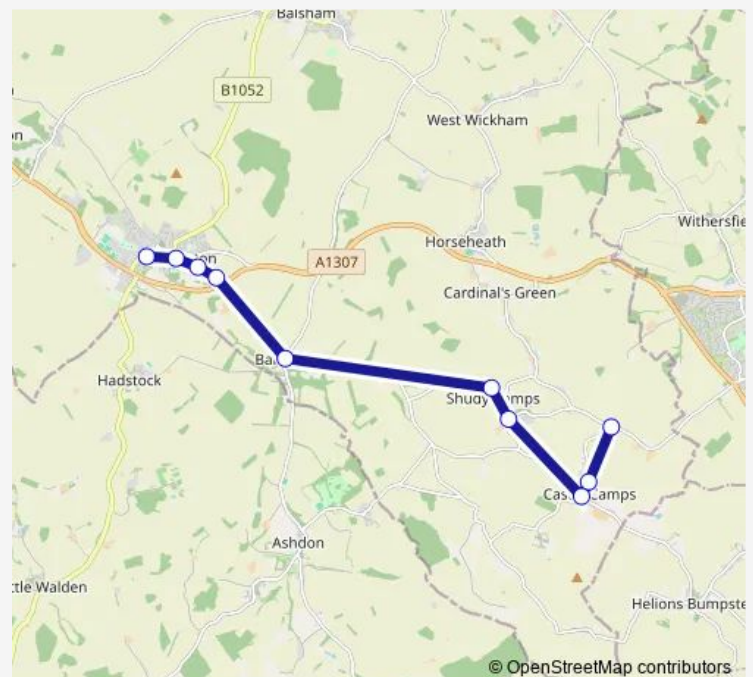

Bus 13B The Camps - Linton

[Go to website](#)

Direction

Haverhill Road — Hillway

10 stops

[Open route schedule](#)

Haverhill Road

The Manse

Route schedule

Haverhill Road — Hillway

Monday 06:47

Tuesday 06:47

Wednesday 06:47

Thursday 06:47

Friday 06:47

Saturday —

Sunday —

Route info

Direction: Haverhill Road

Stops: 10

Trip Duration: 0 hour 22 min

■ 13B — The Camps - Linton

13B Bus time schedules and route maps are available in an offline PDF at busmaps.com. Use the busmaps.com website to see live bus times, train schedule or subway schedule, and step-by-step directions for all public transit in Castle Camps