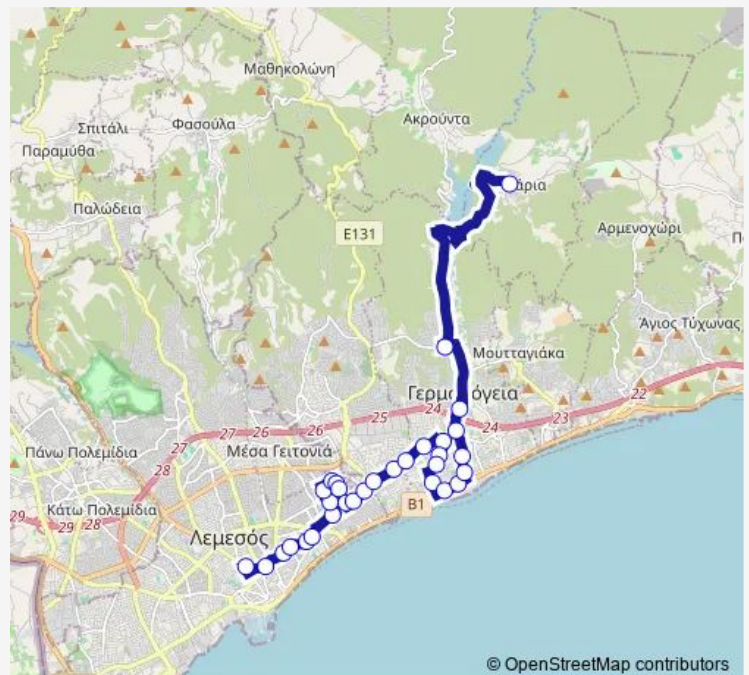

Saturday

—

Sunday

—

Route info

Direction: Emel Bus Station Leontiou A'

Stops: 31

Trip Duration: 0 hour 50 min

© OpenStreetMap contributors

13B — Leontiou Emel Station - Germasogia - Foinikaria

Panagioti Tsagkari - Zagreos 1

Panagioti Tsagkari - Kalliopis 1

Vasileos Georgiou A' - Park Beach Hotel

Vasileos Georgiou A' - Germasogeia Police Station