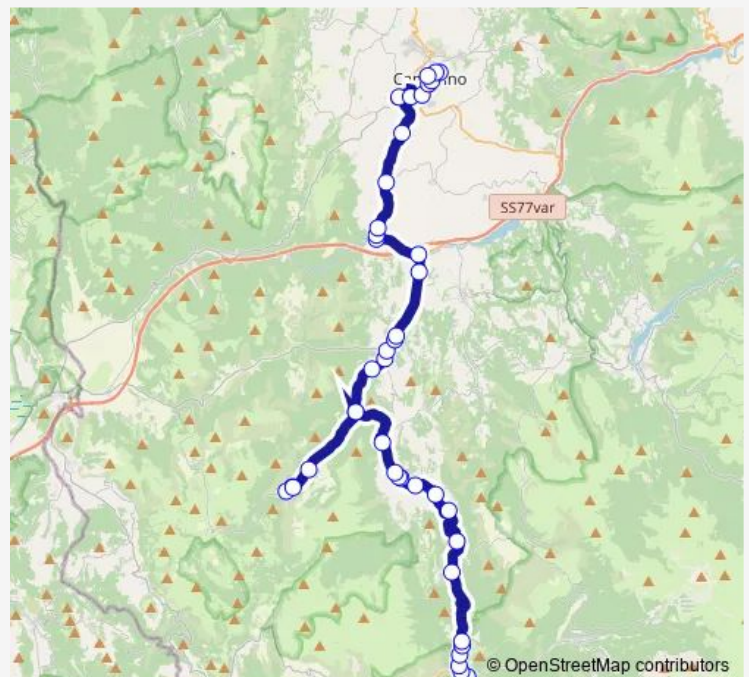

Thursday 06:20-14:00

Friday 06:20-14:00

Saturday 06:20-14:00

Sunday —

Route info

Direction: Camerino Terminal

Stops: 24

Trip Duration: 0 hour 35 min

■ Visso - Camerino - Fabriano

BusMaps

Pievetorina - EX S.S.209

Maddalena (Zona Artigianale)

Maddalena - Motel Agip

Direction

Camerino Terminal — Matelica Lebole(Zona Industriale)

32 stops