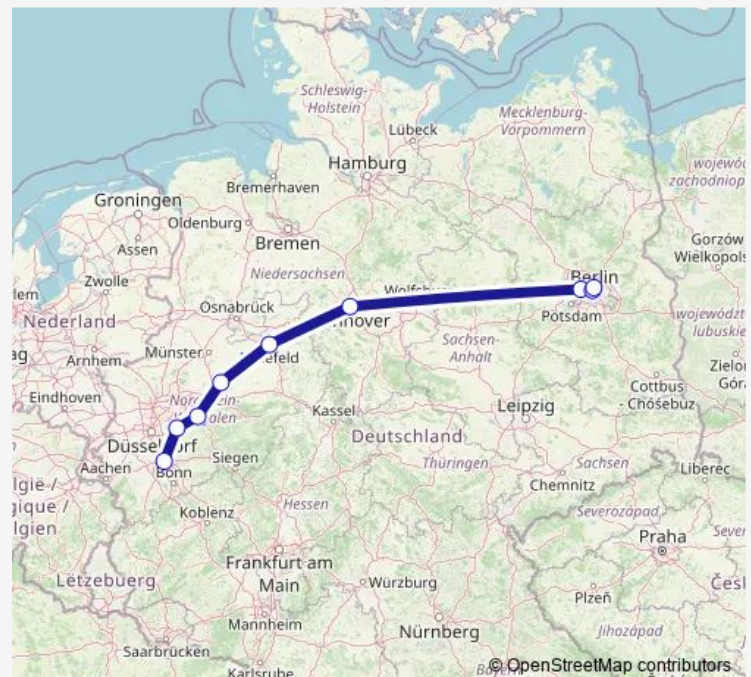

Rail ICE 653

[Go to website](#)

Direction

Köln Hbf — Berlin Gesundbrunnen

9 stops

[Open route schedule](#)

Köln Hbf

Wuppertal Hbf

Hagen Hbf

Hamm(Westf)

Bielefeld Hbf

Hannover Hbf

Berlin-Spandau

Berlin Hbf (tief)

Berlin Gesundbrunnen

Route schedule

Köln Hbf — Berlin Gesundbrunnen

Monday 16:48

Tuesday 16:48

Wednesday —

Thursday 16:48

Friday —

Saturday 16:48

Sunday —

Route info

Direction: Köln Hbf

Stops: 9

Trip Duration: 4 hour 30 min

ICE 653

ICE 653 Rail time schedules and route maps are available in an offline PDF at busmaps.com. Use the busmaps.com website to see live bus times, train schedule or subway schedule, and step-by-step directions for all public transit in Berlin