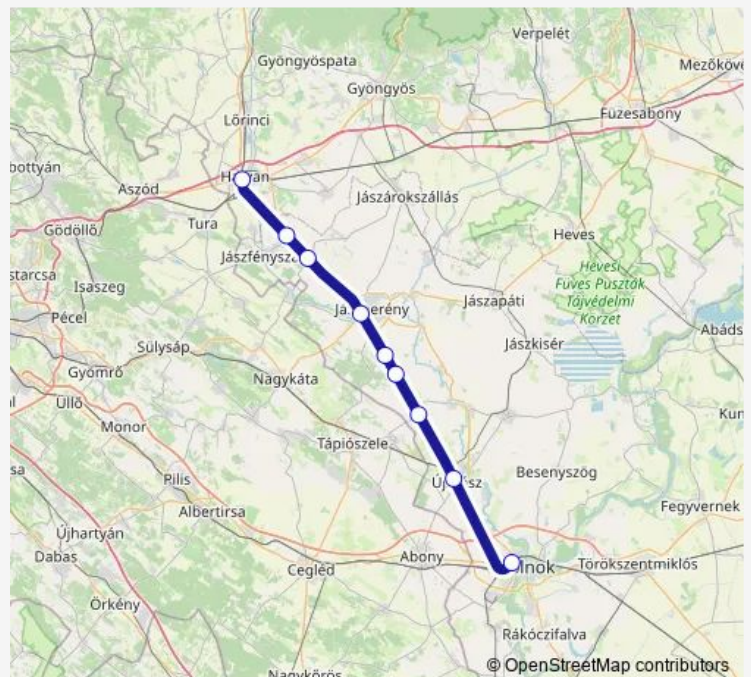

Portelek

Meggyespele

Jászberény

Pusztamonostor

Jászfényszaru

Hatvan

Route schedule

Szolnok — Hatvan

Monday 14:31-16:31

Tuesday 14:31-16:31

Wednesday 14:31-16:31

Thursday 14:31-16:31

Friday 14:31-16:31

Saturday 14:31-16:31

Sunday 14:31-16:31

Route info

Direction: Szolnok

Stops: 10

Trip Duration: 1 hour 15 min

Direction

Hatvan — Szolnok

8 stops

[Open route schedule](#)

Hatvan