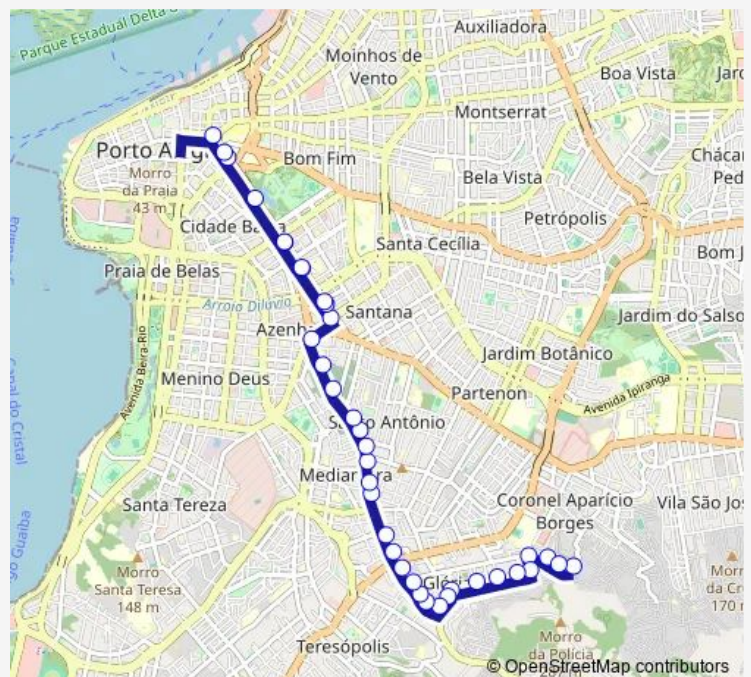

Monday 06:55-19:30

Tuesday 06:55-19:30

Wednesday 06:55-19:30

Thursday 06:55-19:30

Friday 06:55-19:30

Saturday —

Sunday —

Route info

Direction: Maria Luiza Peres DF 170

Stops: 35

Trip Duration: 0 hour 35 min

25612 — Nazareth (Mais)

Prof Oscar Pereira AL 1564

Prof Oscar Pereira 1434

Prof Oscar Pereira AL 1220

Prof Oscar Pereira 1040 Residencial Monte Belo