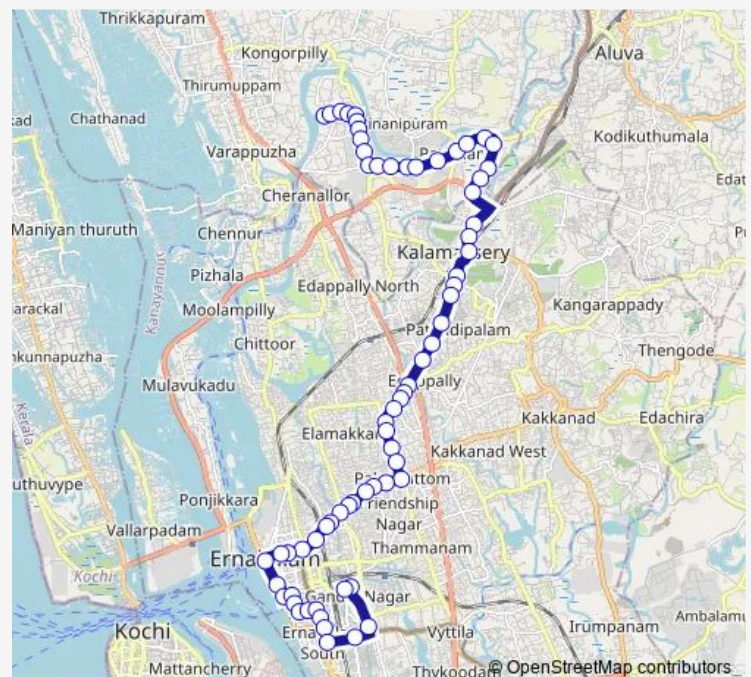

Thursday 06:00

Friday 06:00

Saturday 06:00

Sunday 06:00

Route info

Direction: Eloor Depot

Stops: 67

Trip Duration: 1 hour 13 min

■ Eloor ↔ Ernakulam Jetty

Puthiya Road

Appolo

Premier Junction

HMT Junction

South Kalamassery

Cochin University

Municipal Town Hall

Island

Alingal

Pattupurakkal

Mangalath

Kanappilly

Eloor Depot Junction

Eloor Depot

Bus time schedules and route maps are available in an offline PDF at busmaps.com. Use the busmaps.com website to see live bus times, train schedule or subway schedule, and step-by-step directions for all public transit in Kanayannur