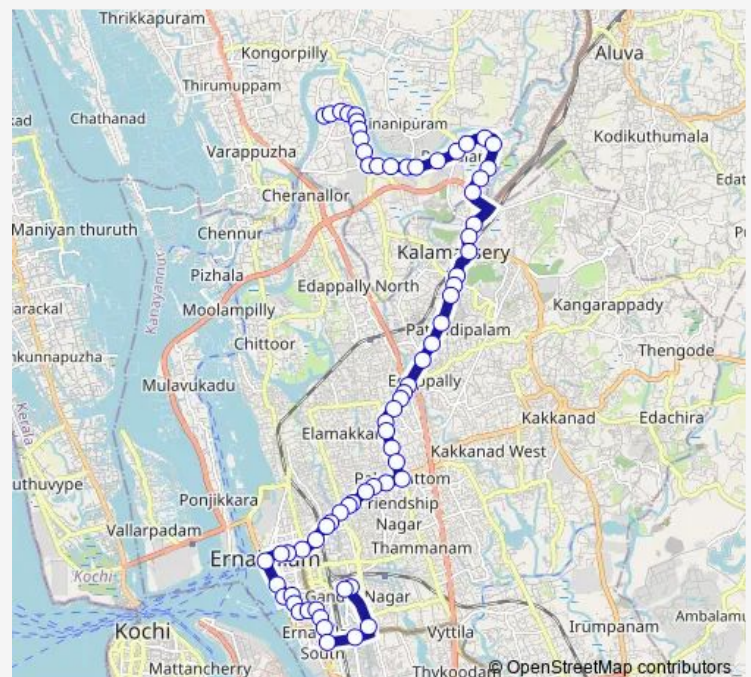

Thursday 06:00

Friday 06:00

Saturday 06:00

Sunday 06:00

Route info

Direction: Eloor Depot

Stops: 67

Trip Duration: 1 hour 13 min

Eloor ↔ Ernakulam Jetty

Puthiya Road

Appolo

Premier Junction

HMT Junction

South Kalamassery

Cochin University

Municipal Town Hall

Island

Alingal

Pattupurakkal

Mangalath

Kanappilly

Eloor Depot Junction

Eloor Depot

Bus time schedules and route maps are available in an offline PDF at busmaps.com. Use the busmaps.com website to see live bus times, train schedule or subway schedule, and step-by-step directions for all public transit in Kanayannur