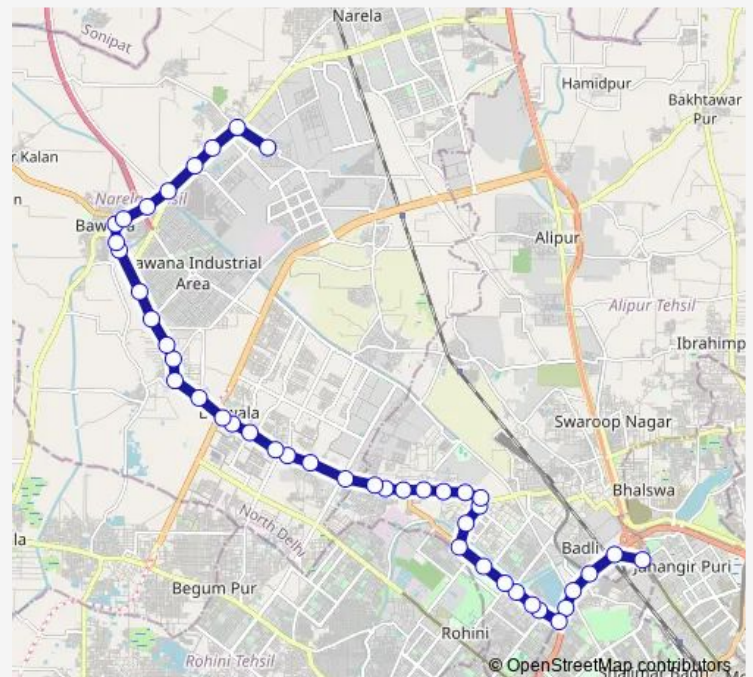

St Xavier School

Shahbad Dairy Block A

Shahbad Dairy

Route schedule

GTK Depot — Sannoth Village

Monday 07:24-22:48

Tuesday 07:24-22:48

Wednesday 07:24-22:48

Thursday 07:24-22:48

Friday 07:24-22:48

Saturday 07:24-22:48

Sunday 07:24-22:48

Route info

Direction: GTK Depot

Stops: 44

Trip Duration: 1 hour 30 min

■ 113aup

BusMaps

Rohini Sec 27 and 30 Crossing

Prehladpur Village

Prehladpur School

Jain Colony

Rohini Sec 35

Barwala School