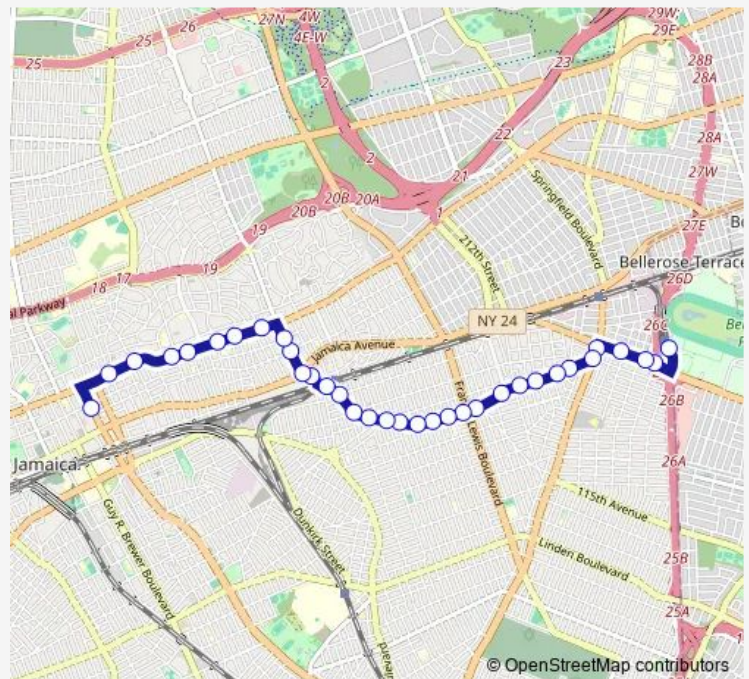

Thursday 00:45-01:15⁺¹

Friday 00:45-01:15⁺¹

Saturday 00:45-01:15⁺¹

Sunday 00:45-01:15⁺¹

Route info

Direction: Belmont Park Racetrack/UBS Arena

Stops: 34

Trip Duration: 0 hour 26 min

Q2 — Queens Village - Jamaica

Hollis AV/99 Av

Woodhull AV/190 St

Woodhull AV/Jamaica Av

188 ST/90 Av

188 ST/89 Av

Hillside AV/187 St

Hillside AV/Dalny Rd

Hillside AV/Avon St

Hillside AV/Midland Pkwy

Hillside AV/Edgerton Blvd

Hillside AV/172 St

Hillside AV/169 St

165 ST/Terminal

Direction

165 ST Terminal/BAY 3 — Belmont Park Racetrack/UBS Arena

Friday 00:15-01:45⁺¹

Saturday 00:15-01:45⁺¹

Sunday 00:15-01:45⁺¹

Route info

Direction: 165 ST Terminal/BAY 3

Stops: 33

Trip Duration: 0 hour 25 min

Hollis AV/216 St