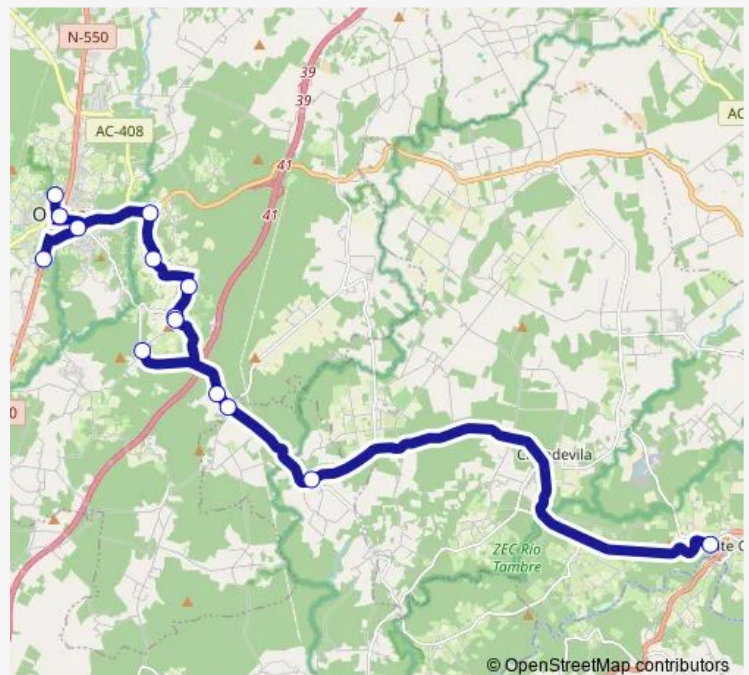

IES Maruxa Mallo

Outeiro

Lavandeira Abaixo

Senra

Poulo

A Calle

Cruce Folgoso

Folgoso Abaixo

Folgoso

Marzoa-Escola

CPI DE Ponte Carreira

**Route schedule**

Centro saude Ordes — CPI DE Ponte Carreira

Monday 13:30-18:30

Tuesday 14:50

Wednesday 14:50

Thursday 14:50

Friday 14:50

Saturday —

Sunday —

**Route info**

Direction: Centro saude Ordes

Stops: 14

Trip Duration: 0 hour 45 min

■ Xg800014 — Centro Saúde Ordes - CPI Ponte Carreira

Xg800014 Bus time schedules and route maps are available in an offline PDF at [busmaps.com](https://busmaps.com). Use the [busmaps.com](https://busmaps.com) website to see live bus times, train schedule or subway schedule, and step-by-step directions for all public transit in Ordes