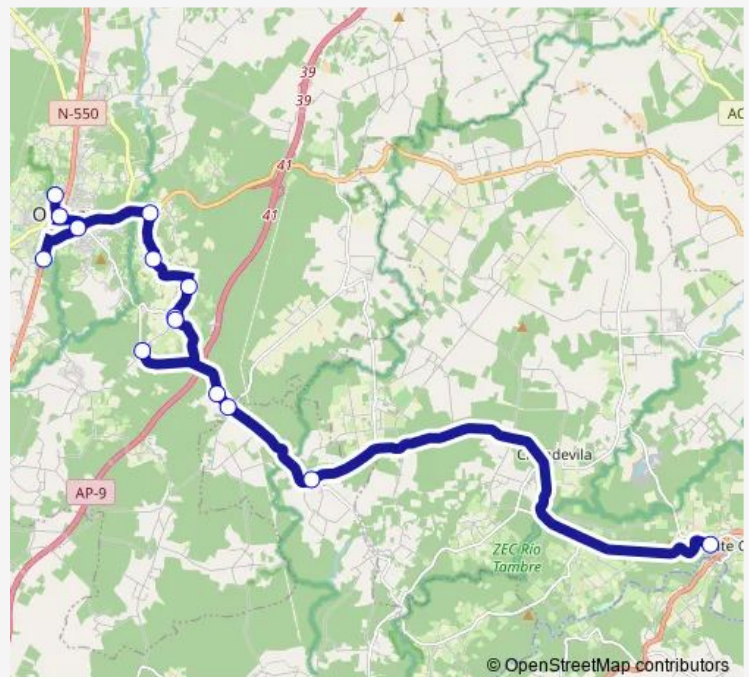

Bus XG800014 Centro Saúde Ordes - CPI Ponte Carreira[Go to website](#)**Direction**

Centro saude Ordes — CPI DE Ponte Carreira

14 stops

[Open route schedule](#)

Centro saude Ordes

Ordes

IES Nº 1 Ordes

IES Maruxa Mallo

Outeiro

Lavandeira Abaixo

Senra

Poulo

A Calle

Cruce Folgoso

Folgoso Abaixo

Folgoso

Marzoa-Escola

CPI DE Ponte Carreira

Route schedule

Centro saude Ordes — CPI DE Ponte Carreira

Monday 13:30-18:30

Tuesday 14:50

Wednesday 14:50

Thursday —

Friday 14:50

Saturday —

Sunday —

Route info

Direction: Centro saude Ordes

Stops: 14

Trip Duration: 0 hour 45 min

XG800014 Bus time schedules and route maps are available in an offline PDF at busmaps.com. Use the busmaps.com website to see live bus times, train schedule or subway schedule, and step-by-step directions for all public transit in Ordes