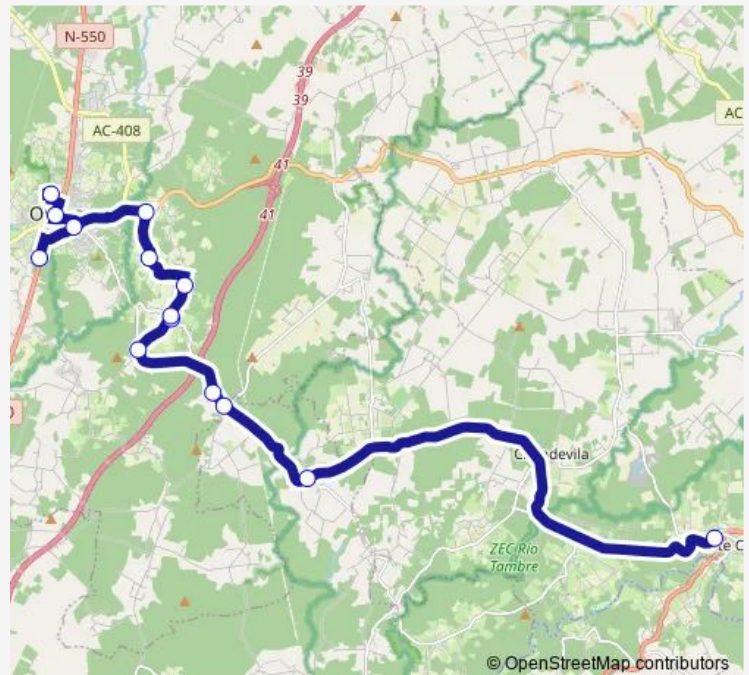

Folgozo Abaixo

Cruce Folgozo

A Calle

Poulo

Senra

Lavandeira Abaixo

Outeiro

IES Maruxa Mallo

Thursday 08:25

Friday 08:25

Saturday —

Sunday —

**Route info**

Direction: CPI DE Ponte Carreira

Stops: 14

Trip Duration: 0 hour 45 min

■ Xg800014 — Centro Saúde Ordes - CPI Ponte Carreira

Xg800014 Bus time schedules and route maps are available in an offline PDF at [busmaps.com](https://busmaps.com). Use the [busmaps.com](https://busmaps.com) website to see live bus times, train schedule or subway schedule, and step-by-step directions for all public transit in Ordes