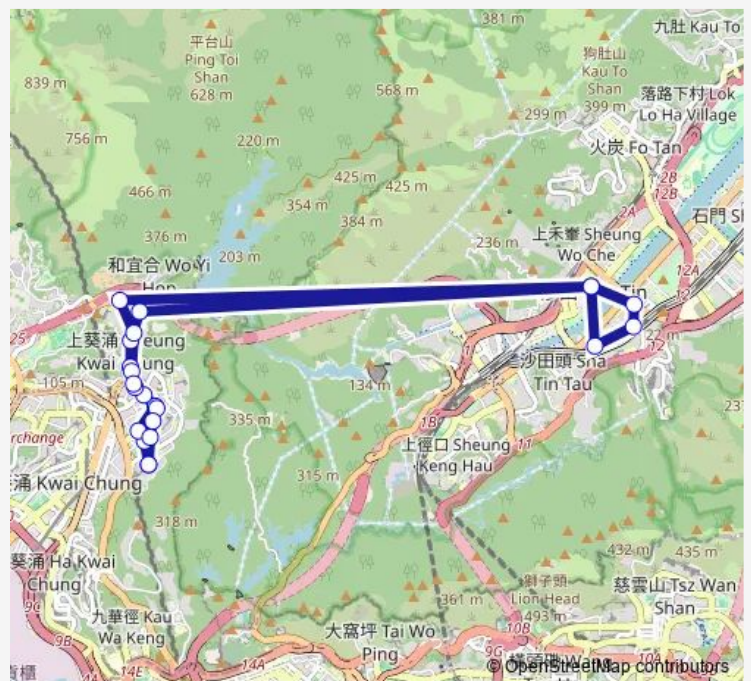

WO YIP HOP ROAD OUTSIDE CHUK SHUE HOUSE OF LEI MUK SHUE ESTATE

SHA TIN CENTRAL (TAM KON PO STREET)|TAM KON PO STREET, OUTSIDE SHA TIN TOWN HALL|TAM KON PO STREET, OPPOSITE TONG NING BUILDING

Route schedule

LEI PUI STREET BUS TERMINUS — LEI PUI STREET BUS TERMINUS

Monday	06:00
Tuesday	06:00
Wednesday	06:00
Thursday	06:00
Friday	06:00
Saturday	06:00
Sunday	06:00

Route info

Direction: LEI PUI STREET BUS TERMINUS

Stops: 22

Trip Duration: 0 hour 46 min

403 — LEI PUI Street BUS Terminus - SHA TIN WAI (Circular) **BusMaps**

SHA KOK STREET NEAR JAT MIN CHEUN STREET

SHA KOK STREET, OUTSIDE SHA KOK ESTATE|LAYBY
ON SHA KOK STREET OUTSIDE SHA KOK ESTATE