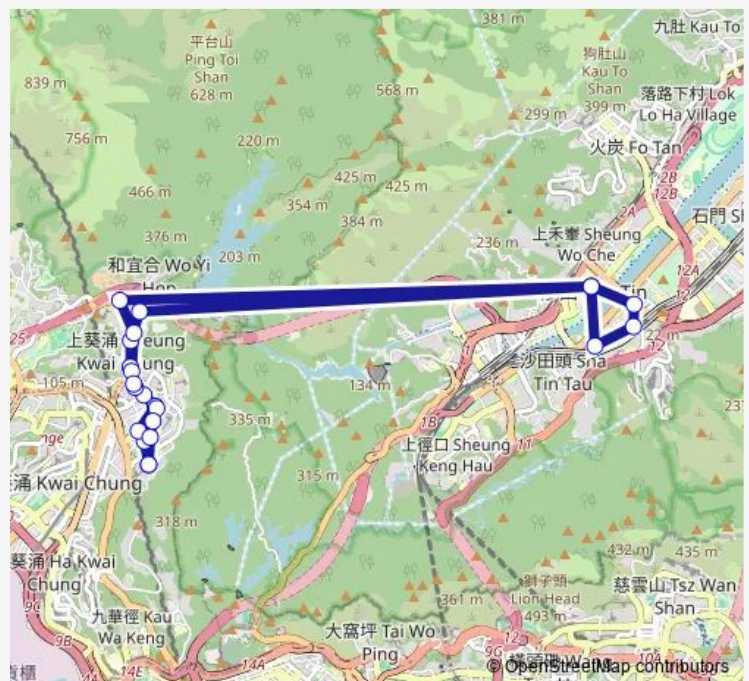

WO YIP HOP Road Outside Chuk Shue House OF LEI MUK Shue Estate

SHA TIN Central (TAM KON PO Street)|Tam KON PO Street, Outside SHA TIN Town Hall|Tam KON PO Street, Opposite Tong Ning Building

SHA KOK Street Near JAT MIN Cheun Street

Route schedule

LEI PUI Street BUS Terminus — LEI PUI Street BUS Terminus

Monday	06:00
Tuesday	06:00
Wednesday	06:00
Thursday	06:00
Friday	06:00
Saturday	06:00
Sunday	06:00

Route info

Direction: LEI PUI Street BUS Terminus

Stops: 22

Trip Duration: 0 hour 46 min

403 — LEI PUI Street BUS Terminus - SHA TIN WAI (Circular)

SHA KOK Street, Outside SHA KOK Estate|Layby ON
SHA KOK Street Outside SHA KOK Estate

SHA TIN WAI Road Outside Skylark House OF SHA KOK
Estate