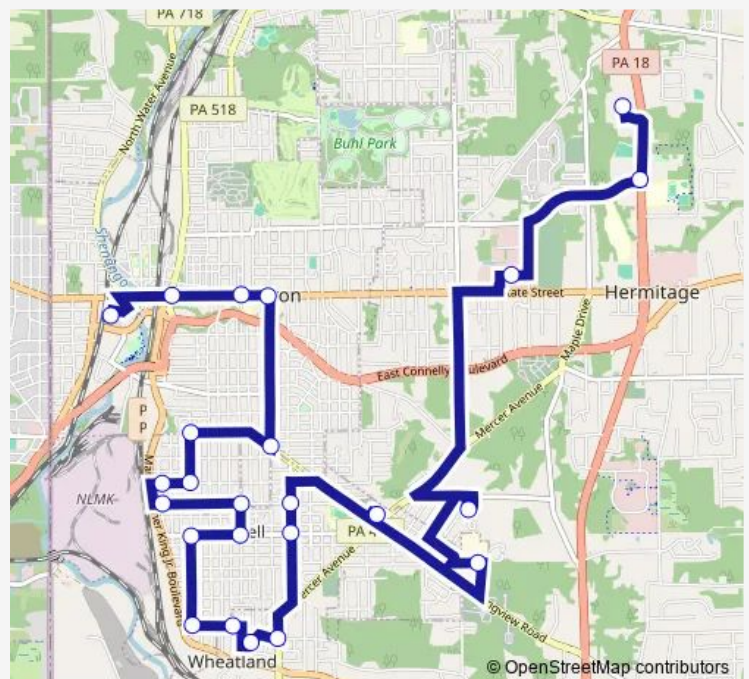

Direction

Shenango Park Apts — Farrell Schools

8 stops

[Open route schedule](#)

- Shenango Park Apts
- Roemer @ Indiana
- Beechwood @ Roemer
- Roemer @ Wallis
- Wallis @ Union
- Indiana @ Union
- Indiana @ Idaho
- Farrell Schools

Route schedule

Shenango Park Apts — Farrell Schools

Monday	07:12
Tuesday	07:12
Wednesday	07:12
Thursday	07:12
Friday	07:12
Saturday	—
Sunday	—

Route info

Direction: Shenango Park Apts

Stops: 8

Trip Duration: 0 hour 15 min

Direction

Downtown Sharon — Wal Mart

24 stops

[Open route schedule](#)

Downtown Sharon

Sharon Regional Hospital

Stambaugh @ E State

Stambaugh @ Division

Direction: Downtown Sharon

Stops: 8

Trip Duration: 0 hour 20 min

Direction

Wal Mart — Downtown Sharon

24 stops

[Open route schedule](#)

Wal Mart