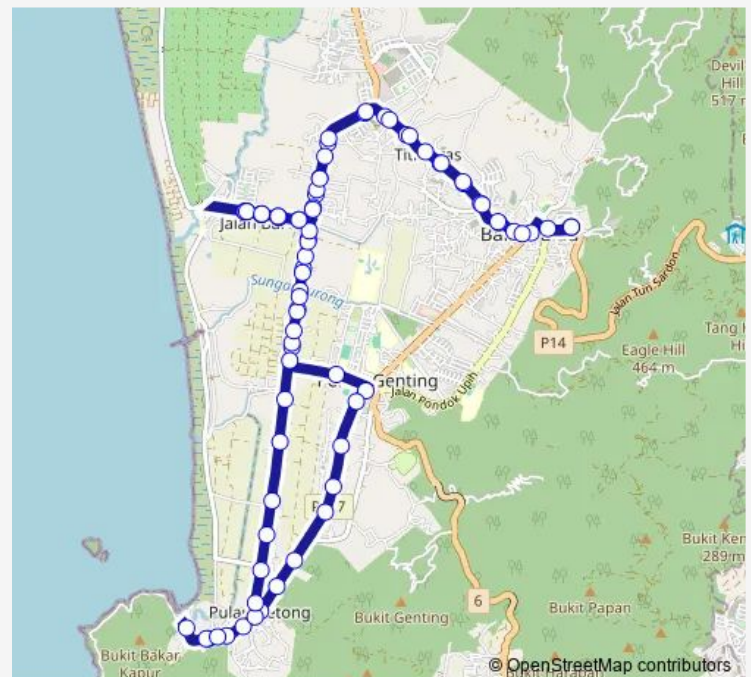

Thursday 06:00-19:00

Friday 06:00-19:00

Saturday 06:00-19:00

Sunday 06:00-19:00

Route info

Direction: Terminal Bas Balik Pulau

Stops: 80

Trip Duration: 0 hour 55 min