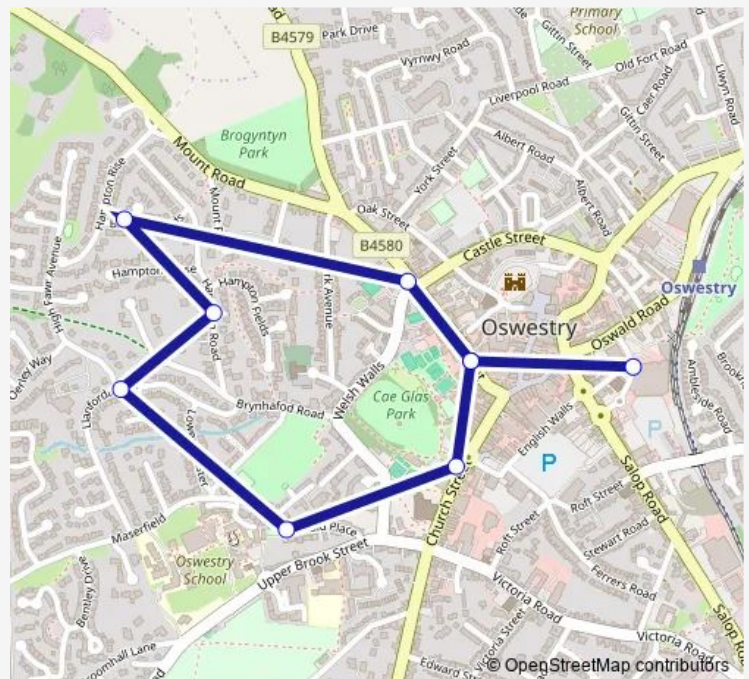

Bus 403 Hampton Road - Oswestry Town Circular

[Go to website](#)

Direction

Sainsbury's Layby — Post Office

9 stops

[Open route schedule](#)

Sainsbury's Layby

Post Office

Welsh Walls Jct

No. 20

No. 22

High Fawr Ave

No. 12

Park Gates

Post Office

Route schedule

Route info

Direction: Sainsbury's Layby

Stops: 9

Trip Duration: 0 hour 16 min

403 — Hampton Road - Oswestry Town Circular

403 Bus time schedules and route maps are available in an offline PDF at busmaps.com. Use the busmaps.com website to see live bus times, train schedule or subway schedule, and step-by-step directions for all public transit in Oswestry