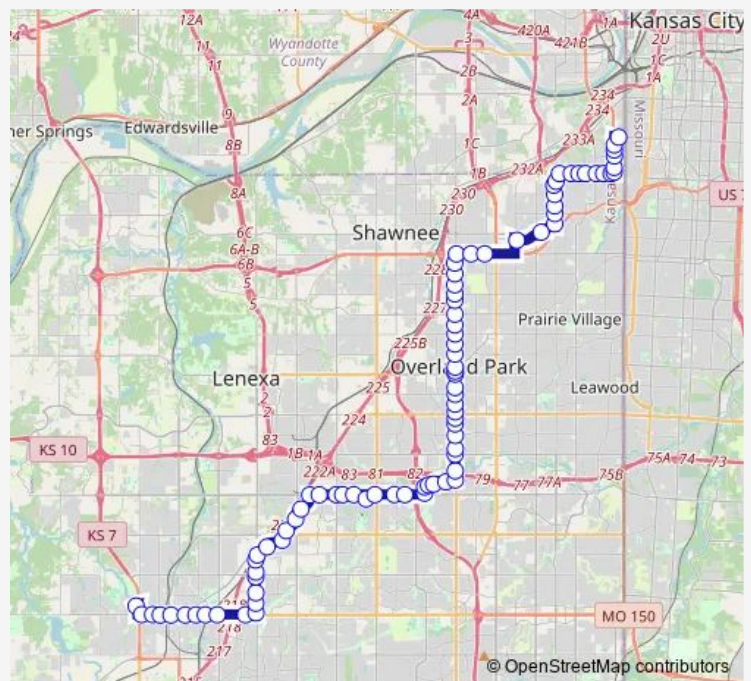

Bus 403 Antioch-Olathe

[Go to website](#)

Direction
 WAL-Mart Park & Ride AT K-7 & Santa FE Nb — ON 39th AT KU MED Center Eastbound

84 stops

[Open route schedule](#)

- WAL-Mart Park & Ride AT K-7 & Santa FE Nb
- ON Santa FE AT K-7/Parker Eastbound Farside
- ON Santa FE AT Logan Eastbound
- ON Santa FE AT Pine Eastbound
- ON E Santa FE ST AT Cherry ST Eb
- ON Santa FE AT Kansas City Road Eastbound
- ON Santa FE AT Buchanan Eastbound Nearside
- ON Santa FE AT Church Eastbound
- ON Santa FE AT Ridgeview Eastbound Nearside
- ON E Santa FE AT Lindenwood Eastbound
- ON N MUR-LEN AT Santa FE ST Northbound
- ON MUR-LEN AT 133rd Northbound Nearside
- ON S MUR LEN AT Indian Creek Parkway Northbound Ns
- ON S MUR-LEN AT W 127th ST Northbound Nearside
- ON S MUR-LEN AT W 126th Northbound Farside
- ON S MUR-LEN AT Rogers Northbound Farside
- ON Strang Line AT W 123rd Northbound Farside
- Strang Line Road Park AND Ride
- ON S Strang Line Road AT 119th Plaza Northbound
- ON Strang Line AT 118th Northbound Nearside
- ON Strang Line AT W 116th Northbound Nearside

Route schedule

WAL-Mart Park & Ride AT K-7 & Santa FE Nb — ON 39th AT KU MED Center Eastbound

Monday	04:54-19:22
Tuesday	04:54-19:22
Wednesday	04:54-19:22
Thursday	04:54-19:22
Friday	04:54-19:22
Saturday	—
Sunday	—

Route info

Direction: WAL-Mart Park & Ride AT K-7 & Santa FE Nb

Stops: 84

Trip Duration: 1 hour 23 min

403 — Antioch-Olathe

ON Strang Line RD AT Randall Northbound

ON College Blvd AT Strang Line Road Eastbound

Friday 05:26-19:54

Saturday —

Sunday —

Route info

Direction: ON 39th AT KU MED Center Eastbound

Stops: 83

Trip Duration: 1 hour 20 min

ON Antioch RD AT 64th ST Sb