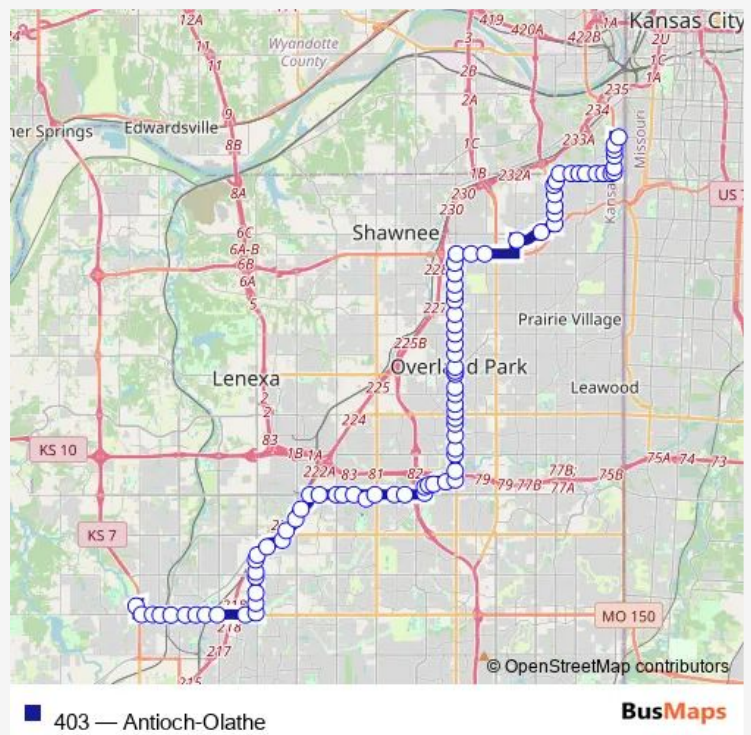

# Bus 403 Antioch-Olathe

[Go to website](#)

**Direction**  
 WAL-Mart Park & Ride AT K-7 & Santa FE Nb — ON 39th AT KU MED Center Eastbound

84 stops

[Open route schedule](#)

- WAL-Mart Park & Ride AT K-7 & Santa FE Nb
- ON Santa FE AT K-7/Parker Eastbound Farside
- ON Santa FE AT Logan Eastbound
- ON Santa FE AT Pine Eastbound
- ON E Santa FE ST AT Cherry ST Eb
- ON Santa FE AT Kansas City Road Eastbound
- ON Santa FE AT Buchanan Eastbound Nearside
- ON Santa FE AT Church Eastbound
- ON Santa FE AT Ridgeview Eastbound Nearside
- ON E Santa FE AT Lindenwood Eastbound
- ON N MUR-LEN AT Santa FE ST Northbound
- ON MUR-LEN AT 133rd Northbound Nearside
- ON S MUR LEN AT Indian Creek Parkway Northbound Ns
- ON S MUR-LEN AT W 127th ST Northbound Nearside
- ON S MUR-LEN AT W 126th Northbound Farside
- ON S MUR-LEN AT Rogers Northbound Farside
- ON Strang Line AT W 123rd Northbound Farside
- Strang Line Road Park AND Ride
- ON S Strang Line Road AT 119th Plaza Northbound
- ON Strang Line AT 118th Northbound Nearside
- ON Strang Line AT W 116th Northbound Nearside

**Route schedule**

WAL-Mart Park & Ride AT K-7 & Santa FE Nb — ON 39th AT KU MED Center Eastbound

Monday	04:54-19:22
Tuesday	04:54-19:22
Wednesday	04:54-19:22
Thursday	04:54-19:22
Friday	04:54-19:22
Saturday	—
Sunday	—

**Route info**

Direction: WAL-Mart Park & Ride AT K-7 & Santa FE Nb

Stops: 84

Trip Duration: 1 hour 21 min

ON Strang Line RD AT Randall Northbound

ON College Blvd AT Strang Line Road Eastbound

ON College Blvd AT S Greenwood ST Eastbound

## Route info

Direction: ON 39th AT KU MED Center Eastbound

Stops: 83

Trip Duration: 1 hour 20 min

ON Antioch RD AT 64th ST Sb

ON Antioch Road AT W 67th SB Fs

ON Antioch AT 69th ST SB Ns

ON Antioch AT 71st Sb