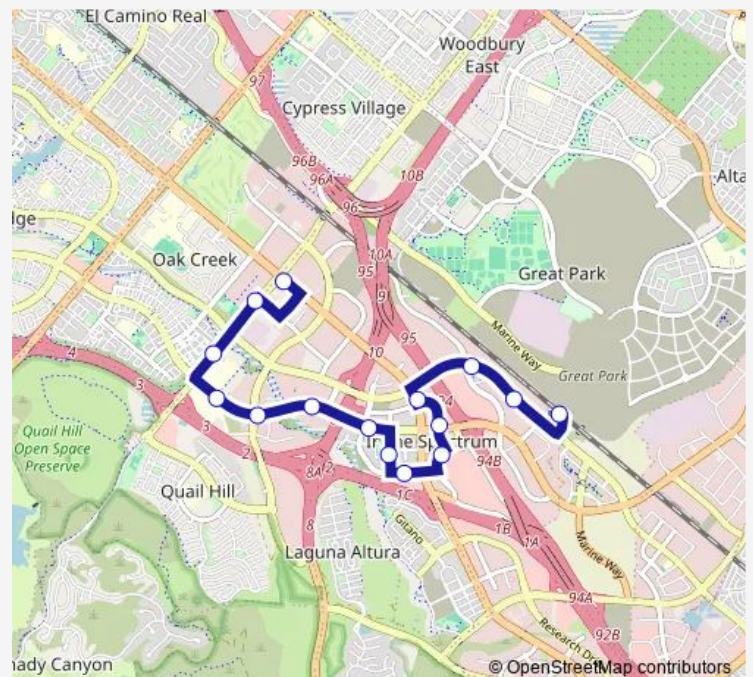

GATEWAY-ALTON

Irvine Center-Gateway

Barranca-Technology

Barranca-ENT 15330 Wonderware

Irvine Station-Dock 3

Route schedule

Irvine Center-Sand Canyon — Irvine Station-Dock 3

Monday 04:49-18:06

Tuesday 04:49-18:06

Wednesday 04:49-18:06

Thursday 04:49-18:06

Friday 04:49-18:06

Saturday —

Sunday —

Route info

Direction: Irvine Center-Sand Canyon

Stops: 15

Trip Duration: 0 hour 22 min

403 — ishuttle 403d

Direction

Irvine Station-Dock 3 — Irvine Center-Sand Canyon

16 stops

[Open route schedule](#)

Irvine Station-Dock 3

Irvine Station-Dock 3 — Irvine Center-Sand Canyon

Monday 05:26-18:51

Tuesday 05:26-18:51

Wednesday 05:26-18:51

Thursday 05:26-18:51

Friday 05:26-18:51

Saturday —

Sunday —