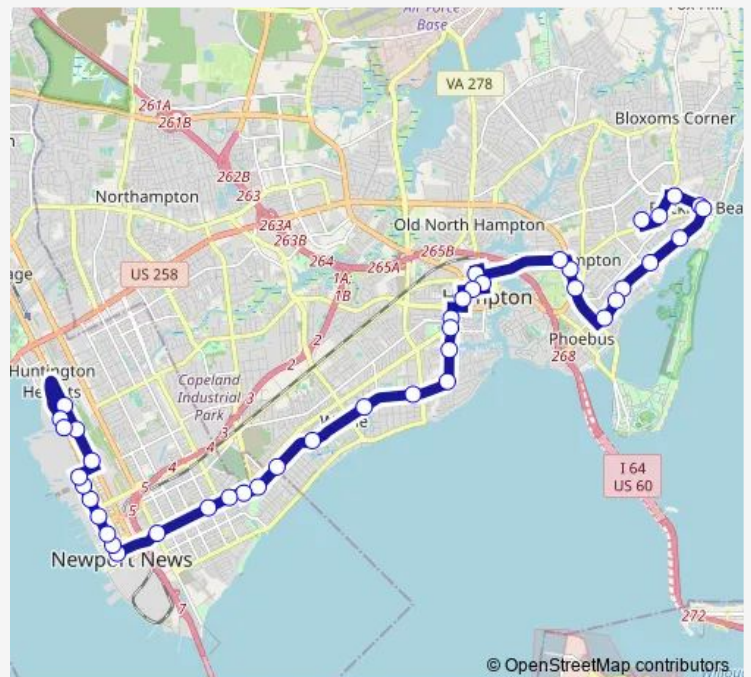

### Route schedule

Skyland & Pembroke — North Gate Grumman Shelter

Monday 05:28

Tuesday 05:28

Wednesday 05:28

Thursday 05:28

Friday 05:28

Saturday —

### Route info

Direction: Skyland & Pembroke

Stops: 42

Trip Duration: 0 hour 50 min

403 — Buckroe Shopping Center

Kecoughtan & East

Kecoughtan & Raleigh

Kecoughtan & Clifton