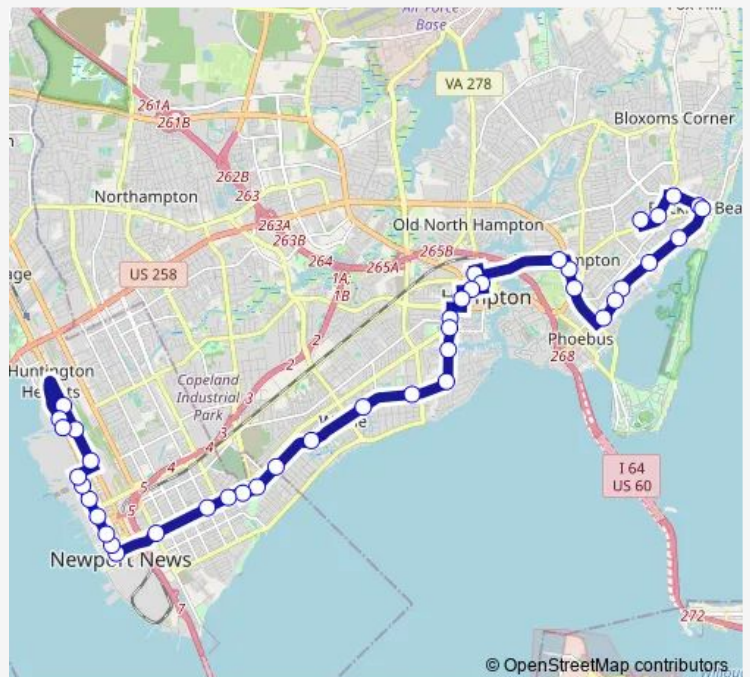

Bus 403 Buckroe Shopping Center

[Go to website](#)

Direction

Skyland & Pembroke — North Gate Grumman Shelter

42 stops

[Open route schedule](#)

- Skyland & Pembroke
- OLD Buckroe & Richard
- Buckroe & Seaboard
- Buckroe & Fourth
- Mallory & Buckroe
- Mallory & Al
- Mallory & Sargeant
- Mallory & Wilson
- Mallory & Sherwood
- Mallory & Taylor
- Mercury & Woodland
- Mercury & OLD Point
- Pembroke & Calhoun
- Hampton Transit Center
- King & Pembroke
- Lincoln & Franklin
- Armistead & Queen
- Kecoughtan & Lee
- Kecoughtan & Victoria
- Kecoughtan & Sunset
- Kecoughtan & Clyde

Route schedule

Skyland & Pembroke — North Gate Grumman Shelter

Monday	05:28
Tuesday	05:28
Wednesday	05:28
Thursday	05:28
Friday	05:28
Saturday	—
Sunday	—

Route info

Direction: Skyland & Pembroke

Stops: 42

Trip Duration: 0 hour 50 min

26th & Roanoke

26th & Jefferson

26th & Washington

Washington & 29th

Washington & 32nd

Washington & 37th

Washington & 42nd

Washington & 46th

Washington & 49th

Warwick & 51st

Warwick & 60th

Warwick & 66th

River Road

North Gate Grumman Shelter

Direction

North Gate Grumman Shelter — Hampton Transit Center