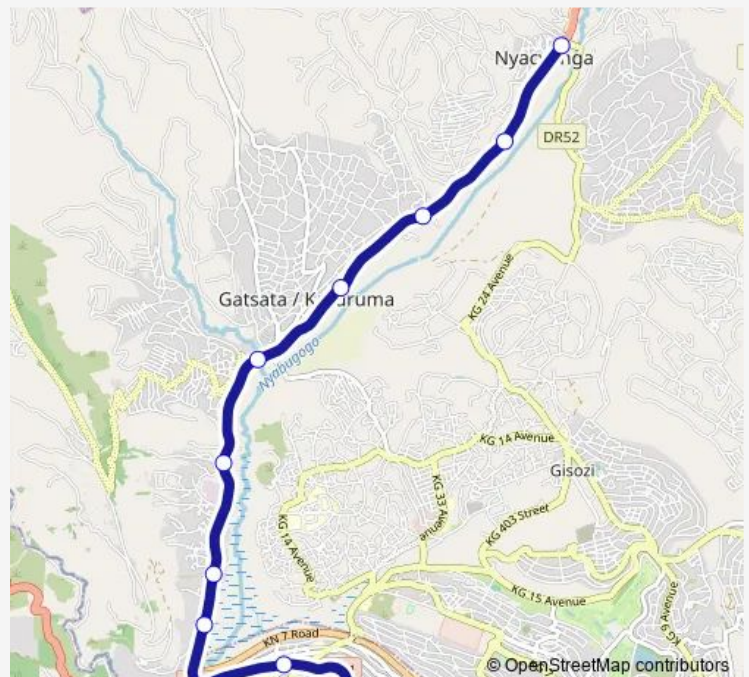

Thursday 06:06

Friday 06:06

Saturday —

Sunday —

Route info

Direction: nyacyonga

Stops: 13

Trip Duration: 0 hour 35 min

403 — Rftc - Zone III and IV - 403

Direction

Unknown — Unknown

11 stops

[Open route schedule](#)

Unknown

Unknown

Unknown

Route info

Direction: downtown bus park

Stops: 14

Trip Duration: 0 hour 33 min

Direction

down town — nyacyonga

11 stops

[Open route schedule](#)

Thursday 06:51

Friday 06:51

Saturday —

Sunday —

Route info

Direction: down town

Stops: 11

Trip Duration: 0 hour 21 min