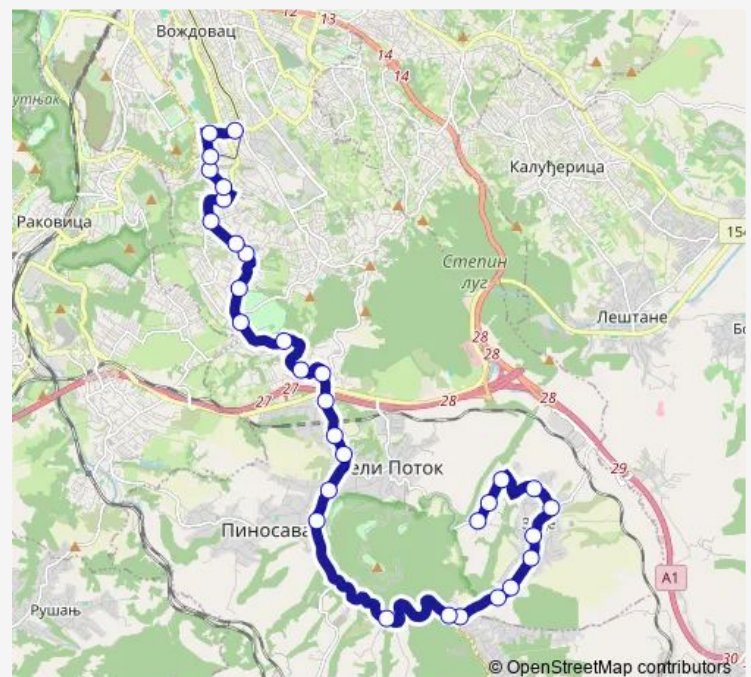

Saturday 04:30-23:55

Sunday 04:30-23:55

Route info

Direction: Zuce

Stops: 31

Trip Duration: 0 hour 50 min

403 — Voždovac - Zuce

Milutina Miljkovića

Trošarina

Direction

Voždovac — Zuce

31 stops

[Open route schedule](#)

Voždovac

Baštovanska

Kragujevačkih Đaka

Monday 04:15-23:50

Tuesday 04:15-23:50

Wednesday 04:15-23:50

Thursday 04:15-23:50

Friday 04:15-23:50

Saturday 04:40-23:50

Sunday 04:40-23:50

Route info

Direction: Voždovac

Stops: 31

Trip Duration: 0 hour 50 min

Zuce /Ambulanta/

Zuce /Centar/

Zuce /Crkva/

Zuce /Brđani 1/

Zuce /Brđani 2/