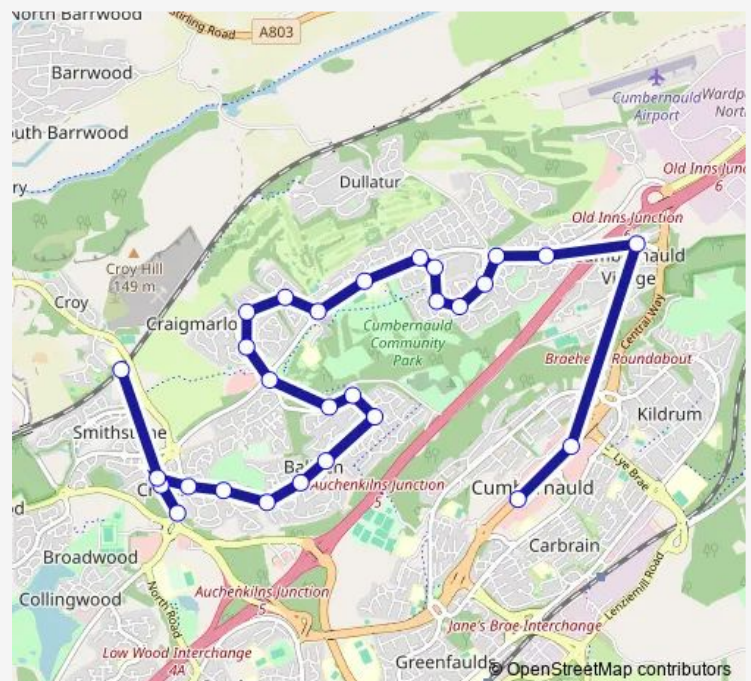

### Route schedule

Town Centre stances — Croy Station

Monday 21:15

Tuesday 21:15

Wednesday 21:15

Thursday 20:12-21:15

Friday 20:12-21:15

Saturday 21:15

### Route info

Direction: Town Centre stances

Stops: 28

Trip Duration: 0 hour 26 min

403

Cairntoul Court

Cairntoul Court

Ben More Drive

## Route schedule

Croy Station — Town Centre Stances

Monday 20:40-21:45

Tuesday 20:40-21:45

Wednesday 20:40-21:45

Thursday 19:39-21:45

Friday 19:39-21:45

Saturday 20:40-21:45