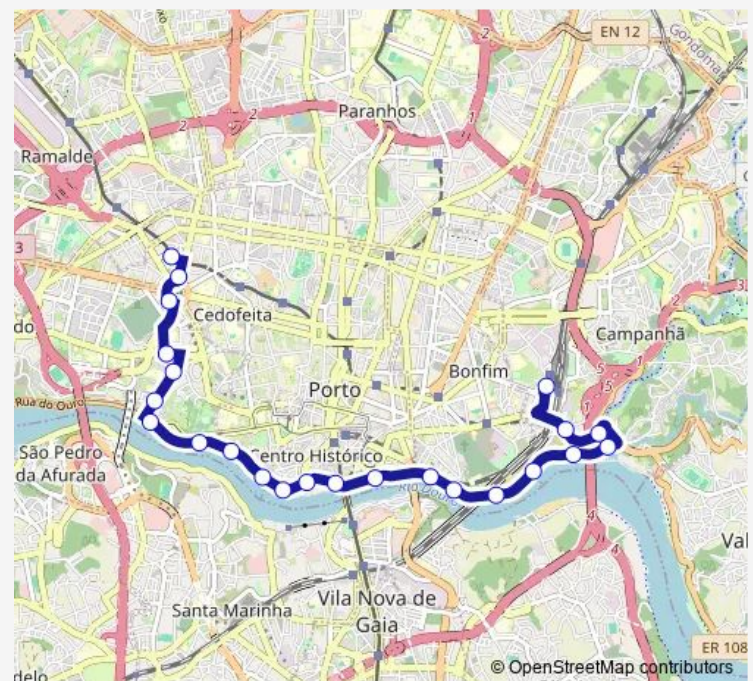

Thursday 07:00-19:30

Friday 07:00-19:30

Saturday 07:00-19:30

Sunday 07:35-19:30

Route info

Direction: Casa DA Música (Metro)

Stops: 23

Trip Duration: 0 hour 22 min