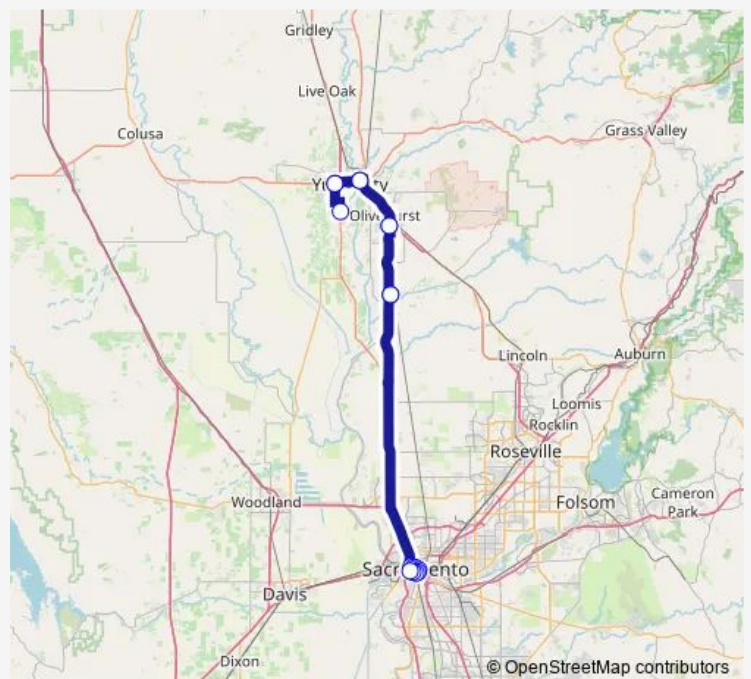

Bus MD Sacramento Midday Express

[Go to website](#)

Direction
 Walton Ave at Sunsweet — Bogue Rd P&R
 17 stops
[Open route schedule](#)

- Walton Ave at Sunsweet
- I St & 9th St (Sb)
- Mcgowan P&R at Power Line Rd
- Plumas Lake Park & Ride (Hwy 70)
- J & 4th St
- J & 8th St
- J & 11th St
- 15th & K St
- 15th & N St
- P & 13th St
- P & 9th St
- P & 5th St
- Plumas Lake Park & Ride (Hwy 70)
- Mcgowan P&R at Power Line Rd
- Gov't Center I St & 9th St
- Walton Ave at Sam's Club
- Bogue Rd P&R

Route schedule
 Walton Ave at Sunsweet — Bogue Rd P&R

Monday	07:50-11:10
Tuesday	07:50-11:10
Wednesday	07:50-11:10
Thursday	07:50-11:10
Friday	07:50-11:10
Saturday	—
Sunday	—

Route info
 Direction: Walton Ave at Sunsweet
 Stops: 17
 Trip Duration: 2 hour 30 min

MD Bus time schedules and route maps are available in an offline PDF at busmaps.com. Use the busmaps.com website to see live bus times, train schedule or subway schedule, and step-by-step directions for all public transit in Sacramento

The schedule is provided in the local timezone. Times with "(+1)" indicate departures on the next day.

PDF file created on 2025-01-16

2024 BusMaps.com - All Rights Reserved