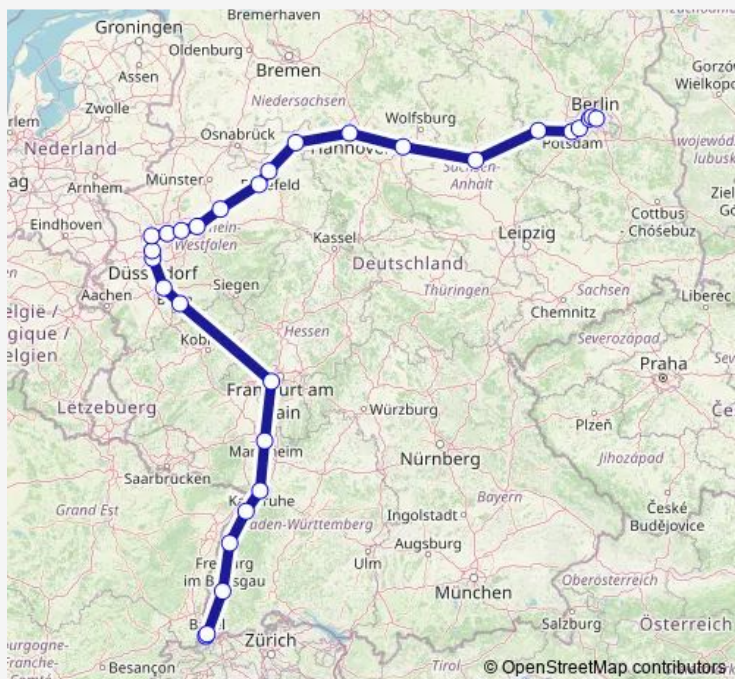

Saturday

—

Sunday

—

Route info

Direction: Mannheim Hbf

Stops: 14

Trip Duration: 8 hour 12 min