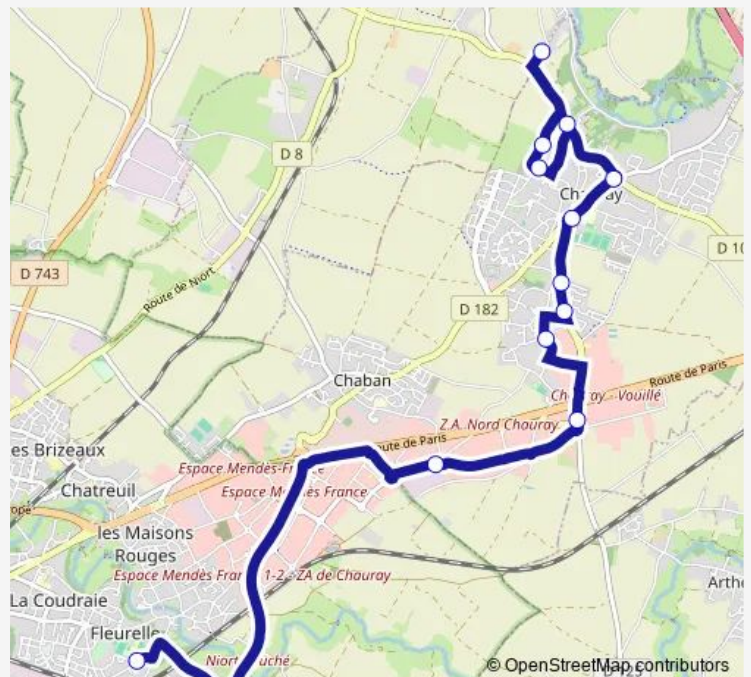

### Direction

College Gerard Philippe — Moulin

12 stops

[Open route schedule](#)

College Gerard Philippe

Colonnes

Rochereaux

Doignon

Pasteur

Versaines

Schoffengrund

Chauray Parpin

Chateau Driguet

Porteau

RUE DU Roc

Moulin

### Route schedule

College Gerard Philippe — Moulin

Monday 17:15

Tuesday 17:15

Wednesday —

Thursday 17:15

Friday 17:15

Saturday —

### Route info

Direction: College Gerard Philippe

Stops: 12

Trip Duration: 0 hour 34 min