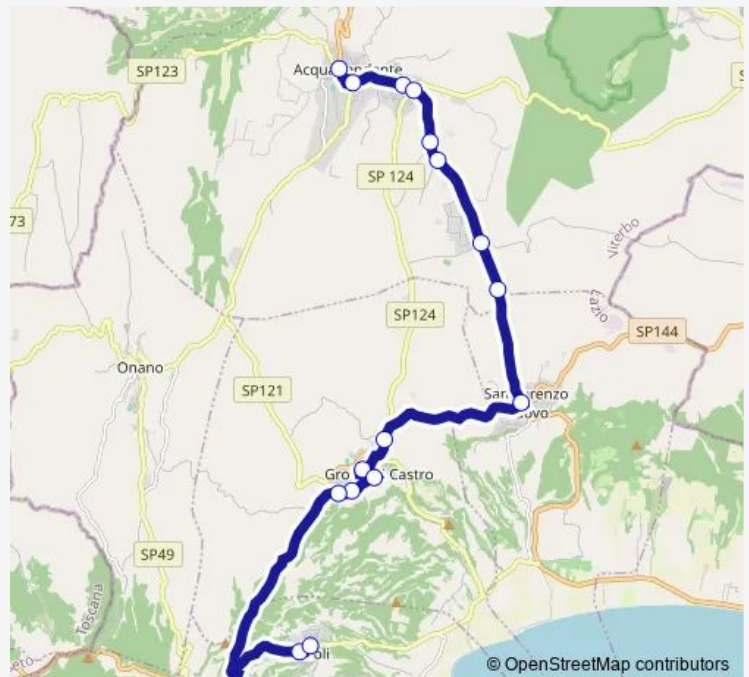

Direction

ACQUAPENDENTE | Ist. OMNICOMPRESIVO LEONARDO DA VINCI # f847 — GRADOLI | Via Roma # f944

16 stops

[Open route schedule](#)

ACQUAPENDENTE | Ist. OMNICOMPRESIVO LEONARDO DA VINCI # f847

ACQUAPENDENTE | Ist. OMNICOMPRESIVO LEONARDO DA VINCI # f848

GROTTE | Via V. Veneto Via Cordelli Scossa # f935

GRADOLI | Largo Baronesca # f938

GRADOLI | Via Roma # f944

Route schedule

ACQUAPENDENTE | Ist. OMNICOMPRESIVO LEONARDO DA VINCI # f847 — GRADOLI | Via Roma # f944

Monday	07:00-13:30
Tuesday	07:00-13:30
Wednesday	12:30
Thursday	07:00-13:30
Friday	07:00-13:30
Saturday	07:00-13:30
Sunday	—

Route info

Direction: ACQUAPENDENTE | Ist. OMNICOMPRESIVO LEONARDO DA VINCI # f847

Stops: 16

Trip Duration: 0 hour 30 min

Bus time schedules and route maps are available in an offline PDF at busmaps.com. Use the busmaps.com website to see live bus times, train schedule or subway schedule, and step-by-step directions for all public transit in Acquapendente