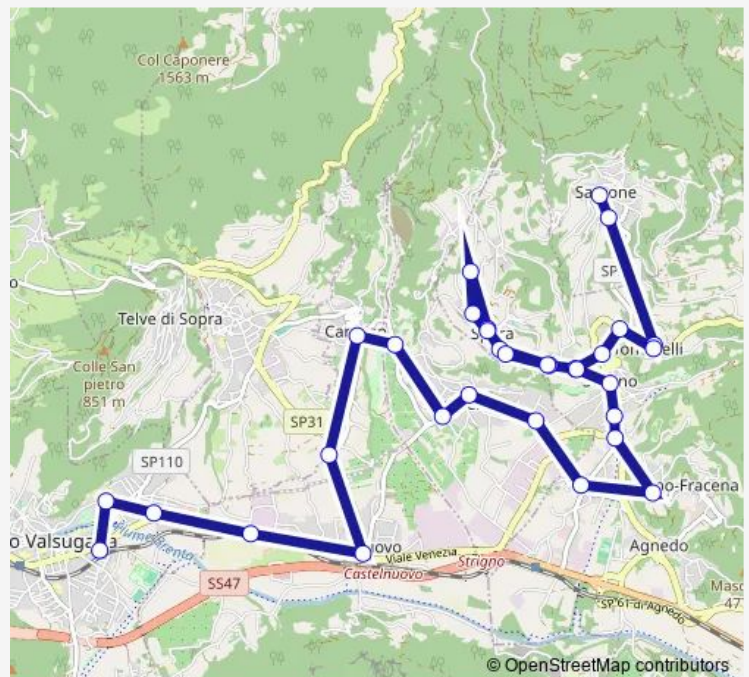

Bus B406 Borgo Valsugana -Carzano -Strigno -Samone

[Go to website](#)

Direction

Borgo Valsugana-C.Intermodale — Strigno

10 stops

[Open route schedule](#)

Borgo Valsugana-C.Intermodale

Borgo V. Ospedale

Borgo V. Valli

Castelnuovo-Malerba

Castelnuovo

Strigno. Staz. Fs

Ivano Fracena

Strigno-Bivio Ivano Fracena

Strigno-Via Roma

Strigno

Route schedule

Borgo Valsugana-C.Intermodale — Strigno

Monday	13:29
Tuesday	13:29
Wednesday	13:29
Thursday	13:29
Friday	13:29
Saturday	13:29
Sunday	—

Route info

Direction: Borgo Valsugana-C.Intermodale

Stops: 10

Trip Duration: 0 hour 22 min

■ B406 — Borgo Valsugana -Carzano -Strigno -Samone

Direction

Samone — Borgo Valsugana-C.Intermodale

32 stops

[Open route schedule](#)

Samone

Samone Via Nuova Inferiore