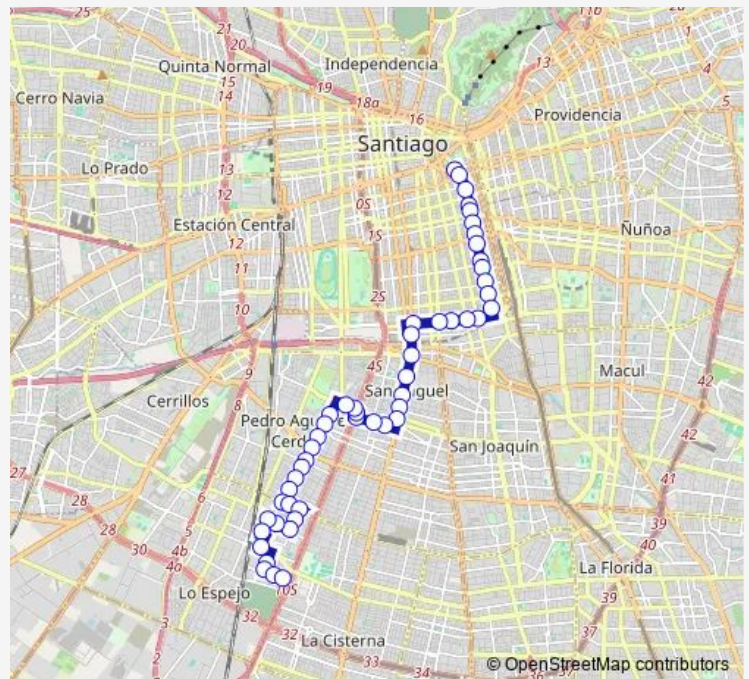

Pa503-Portugal / esq. Ñuble

Pa504-Portugal / esq. Arauco

Pa505-Franklin / esq. Sierra Bella

Pa506-Franklin / esq. Carmen

Pa507-Franklin / esq. San Isidro

Pa508-Franklin / esq. Av. Santa Rosa

Pa509-Franklin / esq. San Diego

Pa62-Parada 1 / (M) Franklin

Ph110-Parada 1 / Paradero 3 Gran Avenida

Route schedule

Pa419-Diagonal Paraguay / esq. Avenida Portugal — Ph695-Pdte. López Mateos / esq. Hermosilla

Monday	00:00
Tuesday	00:00
Wednesday	00:00
Thursday	00:00
Friday	00:00
Saturday	—
Sunday	—

Route info

Direction: Pa419-Diagonal Paraguay / esq. Avenida Portugal

Stops: 52

Trip Duration: 0 hour 59 min

H13 — Santa Olga - Posta Central

Ph111-Parada 1 / Hospital Barros Luco

Ph727-Parada 1 / Muni.San Miguel