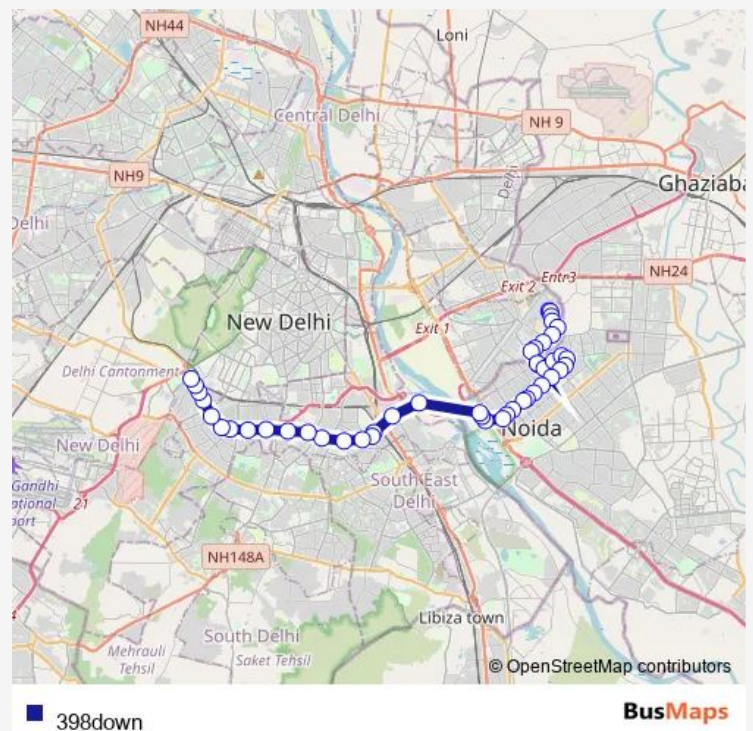

Noida Sec 10 / 21

Noida Sec 9 Power House

Telephone Exch Noida Sector-19

Route schedule

Mayur Vihar Phase III (T) Paper Market — Arsd College (Dhaura Kuan)

Monday 07:42-22:32

Tuesday 07:42-22:32

Wednesday 07:42-22:32

Thursday 07:42-22:32

Friday 07:42-22:32

Saturday 07:42-22:32

Sunday 07:42-22:32

Route info

Direction: Mayur Vihar Phase III (T) Paper Market

Stops: 46

Trip Duration: 1 hour 41 min