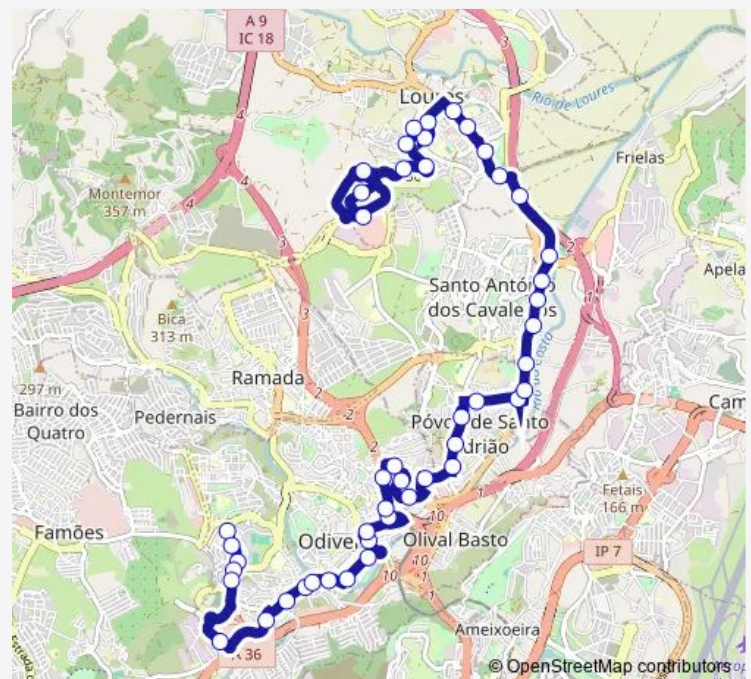

Thursday 06:20-15:50

Friday 06:20-15:50

Saturday 06:50-15:50

Sunday 06:50-15:50

Route info

Direction: R Alfredo Costa 12 (Escola)

Stops: 47

Trip Duration: 0 hour 45 min

Monday 14:55

Tuesday 14:55

Wednesday —

Thursday 14:55

Friday 14:55

Saturday 14:55

Sunday 14:55

Route info

Direction: Qta Casal da Pipa (C Comercial)

Stops: 42

Trip Duration: 0 hour 45 min

R Álvaro Campos 15 (B Codivel)

R Álvaro Campos (B Codivel)

R Ricardo Reis (Jardim)(B Codivel)

R Prof Dr Egas Moniz (C Comercial)