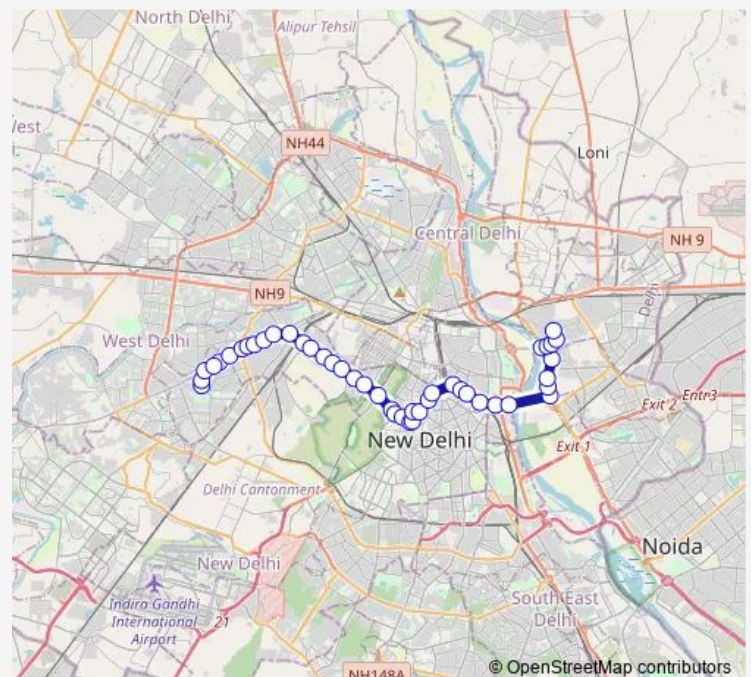

Thursday 05:35-22:30

Friday 05:35-22:30

Saturday 05:35-22:30

Sunday 05:35-22:30

Route info

Direction: Kachha Tihar

Stops: 44

Trip Duration: 1 hour 34 min