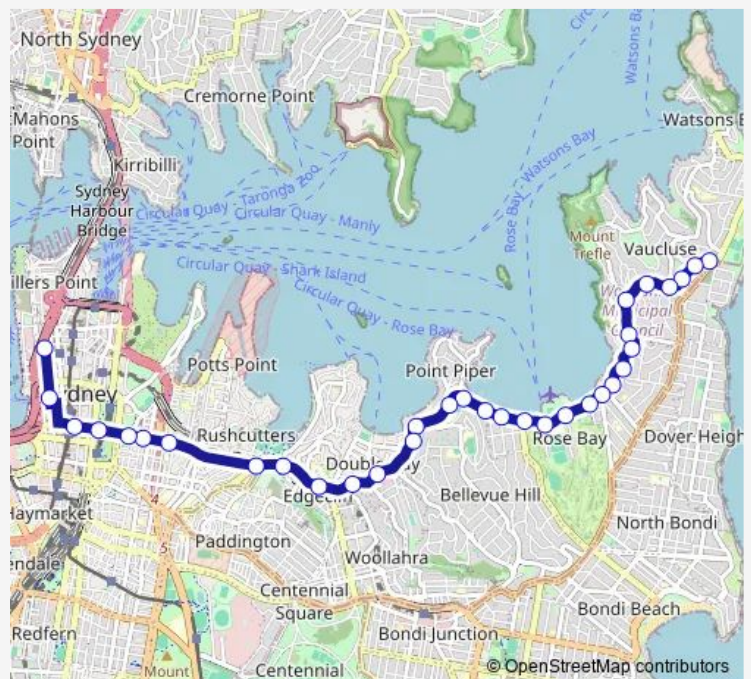

Bus L24 Prepay-Only - Vaucluse to City Wynyard (Limited Stops)

[Go to website](#)

Direction

New South Head Rd Near Old South Head Rd — Wynyard Station, Kent St, Stand V

33 stops

[Open route schedule](#)

New South Head Rd Near Old South Head Rd

Route schedule

New South Head Rd Near Old South Head Rd — Wynyard Station, Kent St, Stand V

Monday 07:18-07:32

Tuesday 07:18-07:32

Wednesday 07:18-07:32

Thursday 07:18-07:32

Friday 07:18-07:32

Saturday —

Sunday —

Route info

Direction: New South Head Rd Near Old South Head Rd

Stops: 33

Trip Duration: 0 hour 51 min

New South Head Rd At Preston Av

New South Head Rd Opp Knox St

New South Head Rd Opp Henrietta St

Edgecliff Station, New South Head Rd, Stand N

New South Head Rd Opp New Beach Rd

Craigend St After Neild Av

Williams St At Bourke St

William St After Crown St

William St Before College St

Hyde Park, Park St, Stand C