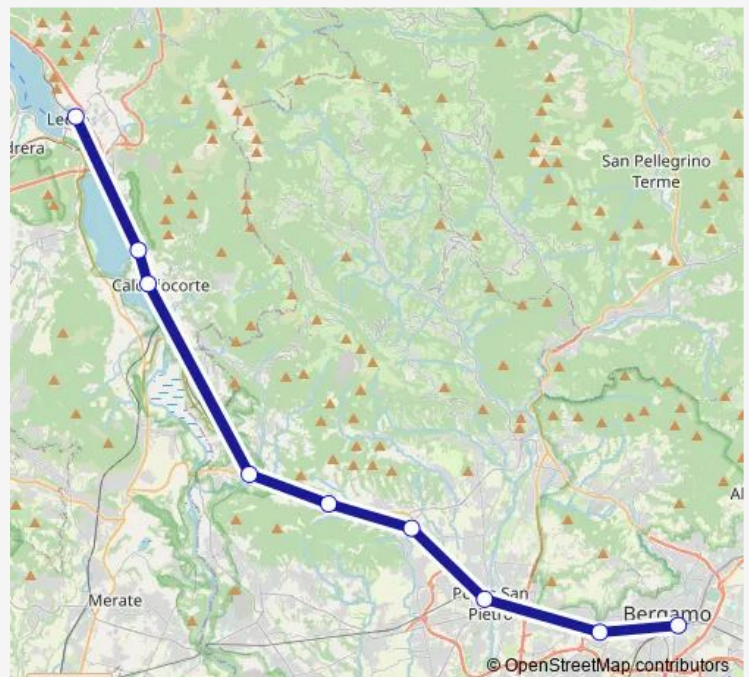

Friday 09:15-20:00

Saturday 12:30-14:20

Sunday 09:15-20:00

Route info

Direction: Suzzara

Stops: 6

Trip Duration: 1 hour 1 min

Direction

Lecco — Bergamo

9 stops

[Open route schedule](#)

Lecco

Vercurago S.Girolamo

Calolziocorte Olginate

Cisano Caprino Bergamasco

Pontida

Ambivere Mapello

Ponte S.Pietro

Bergamo Ospedale

Bergamo

Route schedule

Lecco — Bergamo

Monday 06:32-23:32

Tuesday 06:32-23:32