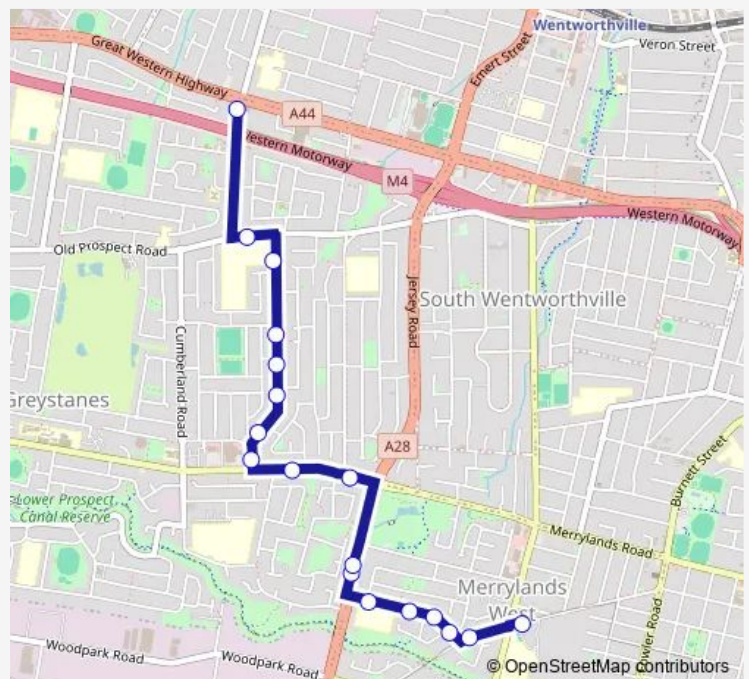

School Bus 7510 Cerdon College to Ettalong Rd at Great Western Hwy

[Go to website](#)

Direction

Cerdon College, Kenyons Rd — Ettalong Rd Before Great Western Hwy

18 stops

[Open route schedule](#)

- Cerdon College, Kenyons Rd
- Duffy St Opp Bruce St
- Bruce St At Josephine St
- Bruce St Before Valda St
- Bruce St After Valda St
- Sherwood Grange Public School, Bruce St
- 33 Betts Rd
- 33 Betts Rd
- Merrylands Rd Opp Ringrose Av
- Merrylands Rd Opp Hilton St
- Greystanes Shopping Centre, Braeside Rd
- Braeside Rd Opp Hedley St
- Braeside Rd Opp Lance Cres
- Braeside Rd At Dean St
- Braeside Rd Before Jonathan St
- Our Lady Queen Of Peace Primary School, Braeside Rd
- St Pauls Catholic College, Old Prospect Rd
- Ettalong Rd Before Great Western Hwy

Route schedule

Cerdon College, Kenyons Rd — Ettalong Rd Before Great Western Hwy

Monday	15:34
Tuesday	15:34
Wednesday	15:34
Thursday	15:34
Friday	15:34
Saturday	—
Sunday	—

Route info

Direction: Cerdon College, Kenyons Rd

Stops: 18

Trip Duration: 0 hour 17 min

7510 School Bus time schedules and route maps are available in an offline PDF at busmaps.com. Use the busmaps.com website to see live bus times, train schedule or subway schedule, and step-by-step directions for all public transit in Parramatta