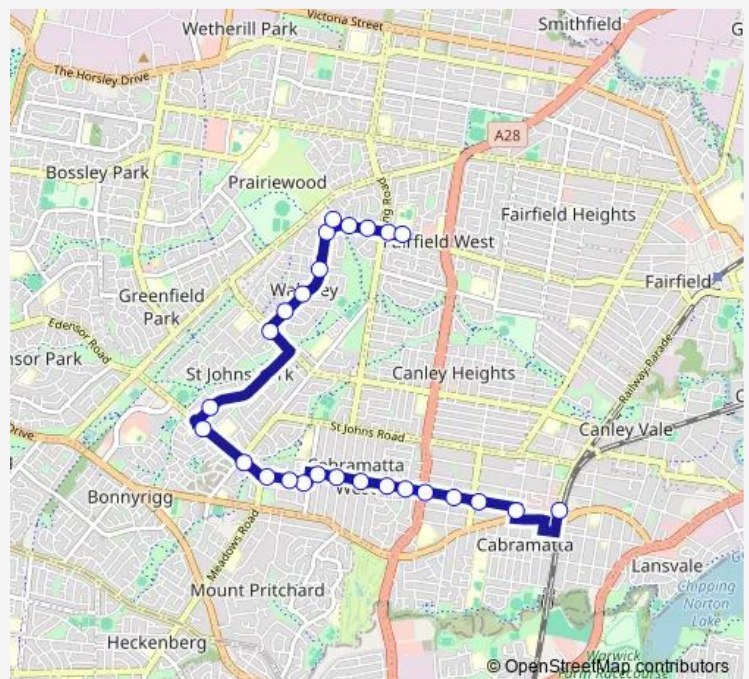

Hill St Before John St

John St Before Gladstone St

John St Before Coventry Rd

John St At Joseph St

John St At Abercrombie St

John St At Pepler Rd

Water Street Park, John St

John St At Lord St

John St At Lime St

Edensor Rd After Harrington St

Edensor Rd Opp Yvonne St

Edensor Rd Opp Clare St

Edensor Rd Before Humphries Rd

Edensor Rd After Bunker Pde

Melbourne Rd Before Brisbane Rd

Canley Vale Rd Opp Bulls Rd

Bulls Rd After Strzelecki Cl

Bulls Rd Opp Kembla St

Innisfail Park, Bulls Rd

Route schedule

Cabramatta Station, Railway Pde, Stand D — Westfields Sports High School, Bus Bay

Monday	07:49
Tuesday	07:49
Wednesday	07:49
Thursday	07:49
Friday	07:49
Saturday	—
Sunday	—

Route info

Direction: Cabramatta Station, Railway Pde, Stand D

Stops: 26

Trip Duration: 0 hour 22 min

Bulls Rd Opp Shoalhaven St

Mary Mackillop College Bus Bay

Hamilton Rd Opp Fairfield West Park

Hamilton Rd Opp Currey Pl