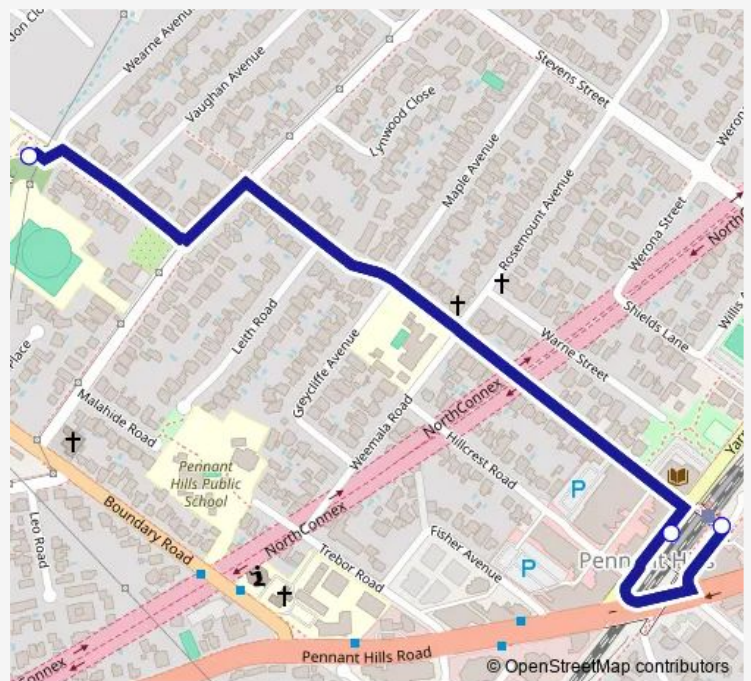

## School Bus 9009 Pennant Hills HS to Pennant Hills Station

[Go to website](#)

### Direction

Pennant Hills High School, Laurence St — Pennant Hills Station, Railway St, Stand D

3 stops

[Open route schedule](#)

Pennant Hills High School, Laurence St

Pennant Hills Station, Yarrara Rd

Pennant Hills Station, Railway St, Stand D

### Route schedule

Pennant Hills High School, Laurence St — Pennant Hills Station, Railway St, Stand D

Monday	15:37
Tuesday	15:37
Wednesday	15:37
Thursday	15:37
Friday	—
Saturday	—
Sunday	—

### Route info

Direction: Pennant Hills High School, Laurence St

Stops: 3

Trip Duration: 0 hour 8 min

9009 — Pennant Hills HS to Pennant Hills Station

9009 School Bus time schedules and route maps are available in an offline PDF at [busmaps.com](https://busmaps.com). Use the [busmaps.com](https://busmaps.com) website to see live bus times, train schedule or subway schedule, and step-by-step directions for all public transit in Parramatta