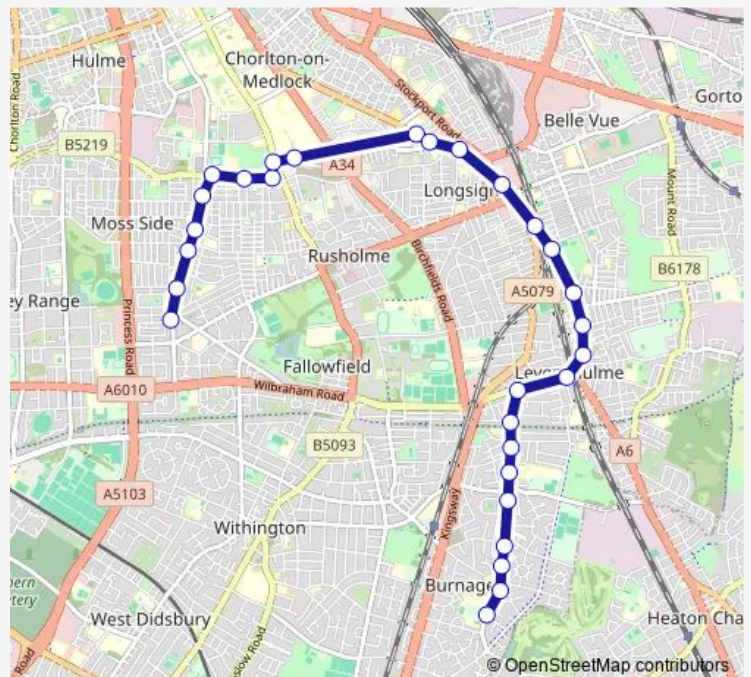

Carrill Grove

Levenshulme Station

Albert Road

Route schedule

Thornton Road — Burnage High School

Monday 07:12

Tuesday 07:12

Wednesday 07:12

Thursday 07:12

Friday 07:12

Saturday —

Sunday —

Route info

Direction: Thornton Road

Stops: 29

Trip Duration: 0 hour 33 min