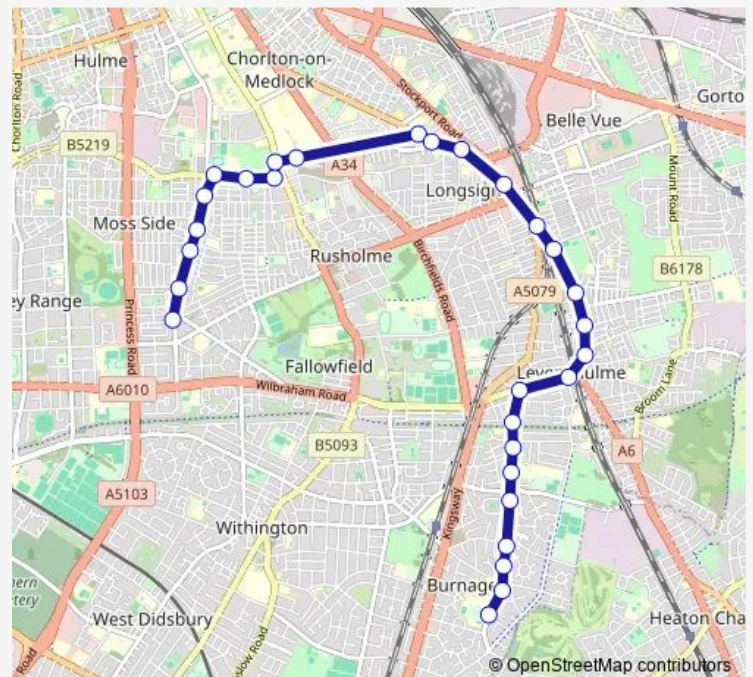

### Route schedule

Thornton Road — Burnage High School

Monday 07:12

Tuesday 07:12

Wednesday 07:12

Thursday 07:12

Friday 07:12

Saturday —

### Route info

Direction: Thornton Road

Stops: 29

Trip Duration: 0 hour 33 min

749 — Burnage Academy - Whalley Range

Scarisbrick Road

York House

Acacias School