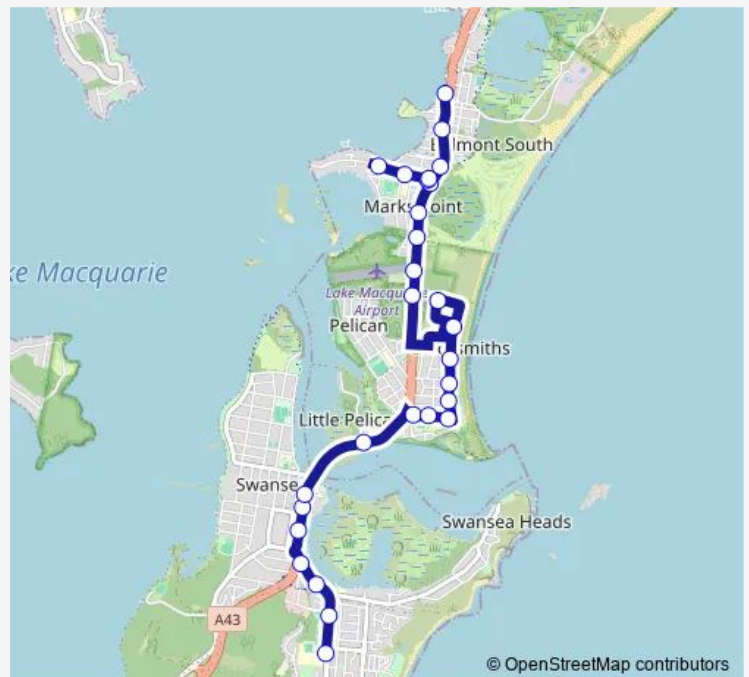

Route schedule

Swansea High School, Park Av — Pacific Hwy Opp Beach St

Monday	15:37
Tuesday	15:37
Wednesday	14:37
Thursday	15:37
Friday	15:37
Saturday	—
Sunday	—

Route info

Direction: Swansea High School, Park Av

Stops: 28

Trip Duration: 0 hour 21 min

749 — Swansea High School to Belmont South

Marks Point Rd After Pacific Hwy

Marks Point Rd Before Findon St

Ron Ferry Park, Marks Point Rd

Marks Point Rd Before Pacific Hwy

Pacific Hwy Before Emily St

Pacific St At Arthur St

Pacific Hwy Opp Beach St

Direction

Pacific Hwy At Beach St — Swansea High School, Park Av

27 stops

[Open route schedule](#)

Pacific Hwy At Beach St

Saturday —

Sunday —

Route info

Direction: Pacific Hwy At Beach St

Stops: 27

Trip Duration: 0 hour 20 min

Park Av At Civic Av

Swansea High School, Park Av