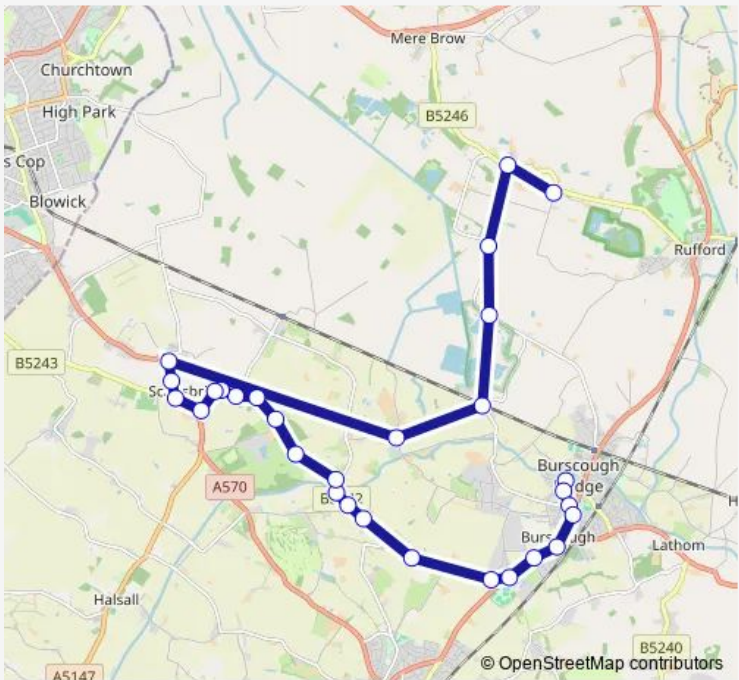

Bus 749 Holmeswood - Burscough Priory High School

[Go to website](#)

**Direction**  
 Priory High School — Sandy Lane  
 29 stops  
[Open route schedule](#)

- Priory High School
- Truscott Road
- Higgins Lane
- Lordsgate Drive
- Platts Lane
- Mill Dam Lane
- Bull and Dog
- Ringtail Retail Park
- Crematorium
- Scarbrick House Farm
- Smithy Lane
- Heatons Bridge Inn
- Dam Wood Lane
- Dam Lane
- Cliffe Wood
- St Elizabeths RC Church
- Everard Close
- Woodland Avenue
- Mount Farm
- Morris Dancers
- Bullens Lane

Route schedule  
 Priory High School — Sandy Lane

Monday	15:15
Tuesday	15:15
Wednesday	15:15
Thursday	15:15
Friday	15:15
Saturday	—
Sunday	—

Route info  
 Direction: Priory High School  
 Stops: 29  
 Trip Duration: 0 hour 40 min

Sandy Lane

**Direction**

Sandy Lane — Priory High School

28 stops

[Open route schedule](#)

Sandy Lane

Smithy Lane

Windmill Farm

## Route info

Direction: Sandy Lane

Stops: 28

Trip Duration: 0 hour 40 min

Lordsgate Drive

Higgins Lane

Priory High School

749 Bus time schedules and route maps are available in an offline PDF at [busmaps.com](https://busmaps.com). Use the [busmaps.com](https://busmaps.com) website to see live bus times, train schedule or subway schedule, and step-by-step directions for all public transit in Southport