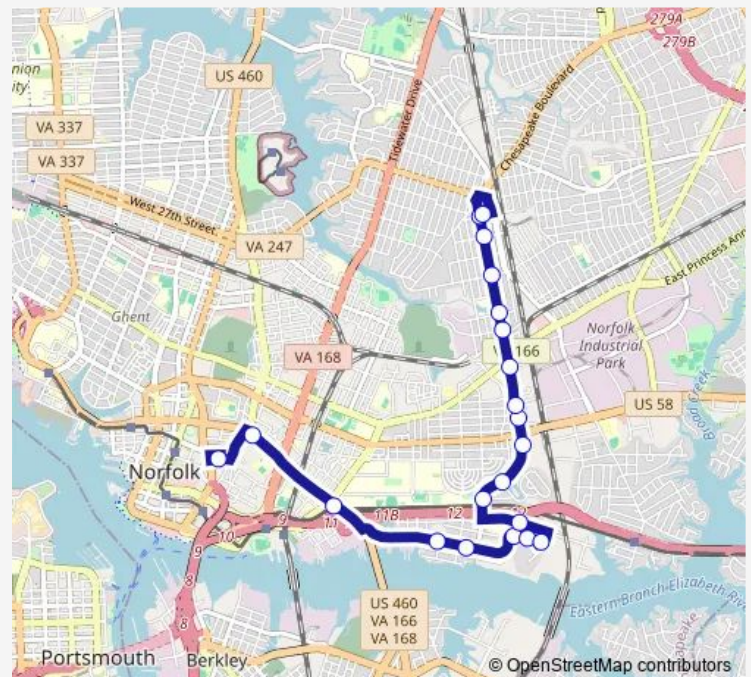

Bus 018 Ballentine Blvd

[Go to website](#)

Direction

Dntc — Hanbury & Ballentine

21 stops

[Open route schedule](#)

- Dntc
- Brambleton & Church
- Brambleton & Park
- Kimball & Majestic
- Kimball & Ballentine
- Kimball & Court
- Kimball & Kimball
- Kimball & Wiley
- Westminster & Chick
- Ballentine & LRT Station
- Ballentine & Lakebridge
- Ballentine & Connector
- Ballentine & Mapleton
- Ballentine & Hollister
- Ballentine & Princess Anne
- Ballentine & Tarrant
- Ballentine & Dana
- Ballentine & Tait
- Ballentine & Peterson
- Ballentine & Hanbury
- Hanbury & Ballentine

Route schedule

Dntc — Hanbury & Ballentine

Monday	06:48-21:53
Tuesday	06:48-21:53
Wednesday	06:48-21:53
Thursday	06:48-21:53
Friday	06:48-21:53
Saturday	06:48-21:53
Sunday	06:49-21:52

Route info

Direction: Dntc

Stops: 21

Trip Duration: 0 hour 25 min

018 — Ballentine Blvd

Direction

Hanbury & Ballentine — Dntc

21 stops

[Open route schedule](#)

Hanbury & Ballentine

Wednesday 06:16-21:20

Thursday 06:16-21:20

Friday 06:16-21:20

Saturday 06:16-21:20

Sunday 06:18-21:20

Route info

Direction: Hanbury & Ballentine

Stops: 21