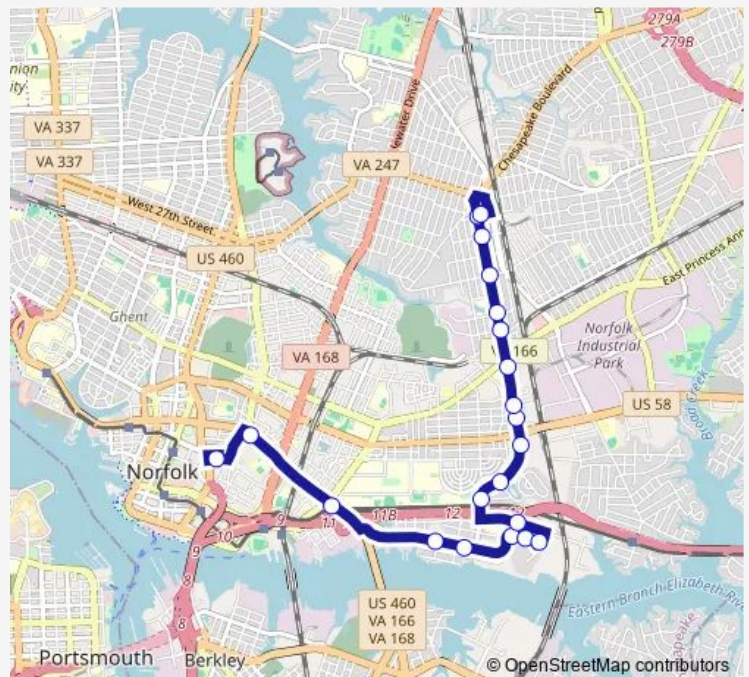

### Direction

Dntc — Hanbury & Ballentine

21 stops

[Open route schedule](#)

- Dntc
- Brambleton & Church
- Brambleton & Park
- Kimball & Majestic
- Kimball & Ballentine
- Kimball & Court
- Kimball & Kimball
- Kimball & Wiley
- Westminster & Chick
- Ballentine & LRT Station
- Ballentine & Lakebridge
- Ballentine & Connector
- Ballentine & Mapleton
- Ballentine & Hollister
- Ballentine & Princess Anne
- Ballentine & Tarrant
- Ballentine & Dana
- Ballentine & Tait
- Ballentine & Peterson
- Ballentine & Hanbury
- Hanbury & Ballentine

### Route schedule

Dntc — Hanbury & Ballentine

Monday	06:48-21:53
Tuesday	06:48-21:53
Wednesday	06:48-21:53
Thursday	06:48-21:53
Friday	06:48-21:53
Saturday	06:48-21:53
Sunday	—

### Route info

Direction: Dntc

Stops: 21

Trip Duration: 0 hour 25 min

018 — Ballentine Blvd

## Direction

Hanbury & Ballentine — Dntc

21 stops

[Open route schedule](#)

Hanbury & Ballentine

Ballentine & Peterson

Ballentine & Tait

Ballentine & Mclemore