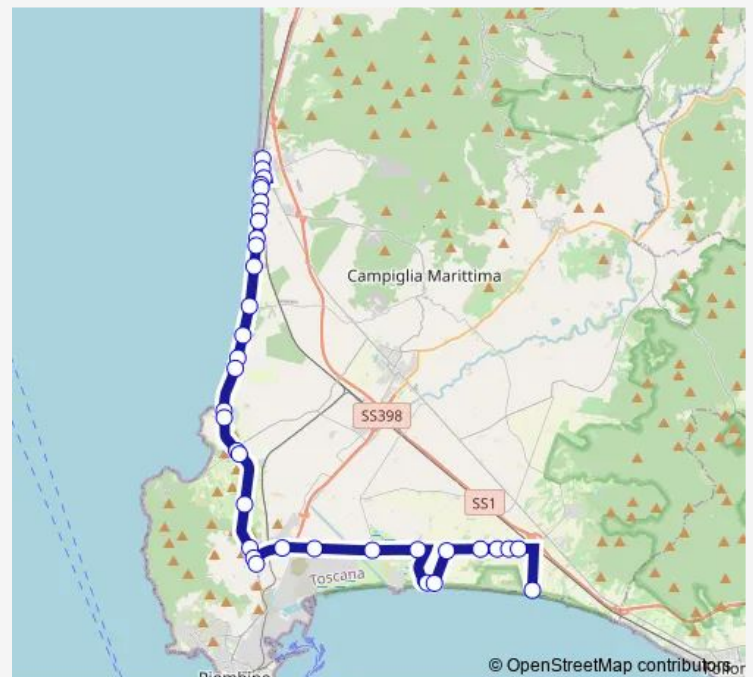

Saturday 08:05-19:05

Sunday 08:05-19:05

Route info

Direction: San Vincenzo Cavalcaferrovia W

Stops: 35

Trip Duration: 0 hour 44 min

Fiorentina Posta

Fiorentina E

Saturday 08:50-19:50

Sunday 08:50-19:50

Route info

Direction: Mortelliccio

Stops: 36

Trip Duration: 0 hour 45 min

Riva Degli Etruschi E

Euroturist 2 E