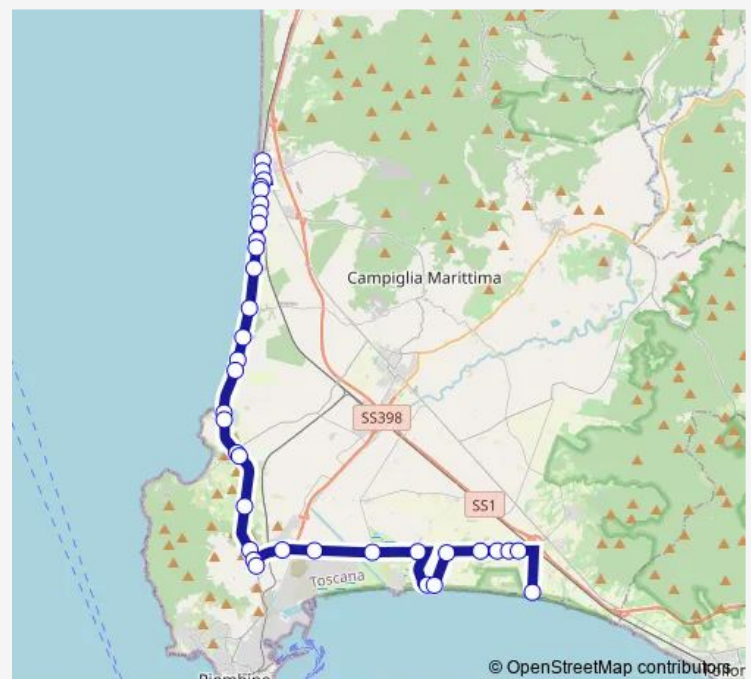

Thursday 08:05-19:05

Friday 08:05-19:05

Saturday 08:05-19:05

Sunday 08:05-19:05

Route info

Direction: San Vincenzo Cavalcaferrovia W

Stops: 35

Trip Duration: 0 hour 44 min

Perelli 2

Campeggio Orizzonte Ingresso

Bivio Carlappiano S

Campeggio Riotorto S

Campo Al Fico S

Incrocio Mortelliccio

Mortelliccio

Direction