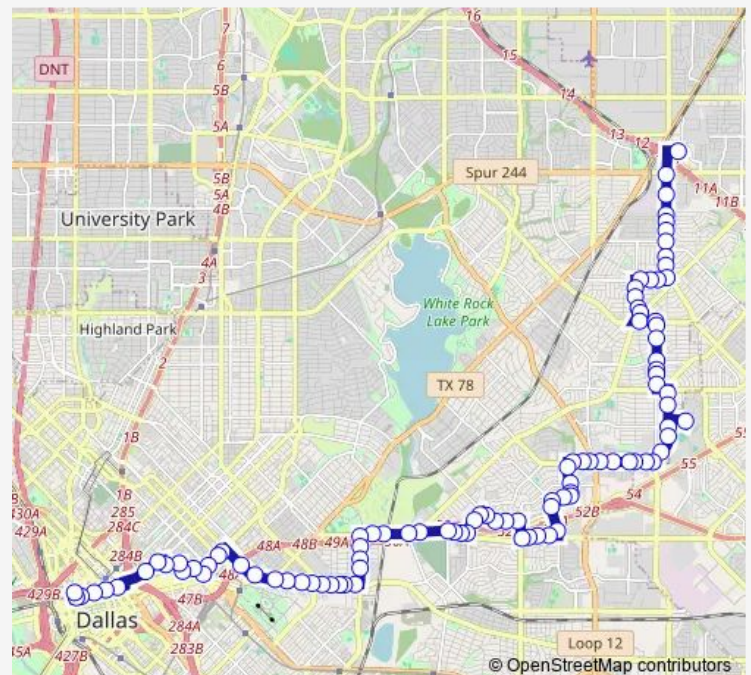

Haskell @ Mckenzie - E - Fs

Haskell @ Fleetwood - E - Ns

Haskell @ Caldwell - E - Ns

Route schedule

CBD West Tc — South Garland Tc

Monday	04:45-00:20 ⁺¹
Tuesday	04:45-00:20 ⁺¹
Wednesday	04:45-00:20 ⁺¹
Thursday	04:45-00:20 ⁺¹
Friday	04:45-00:20 ⁺¹
Saturday	04:45-00:20 ⁺¹
Sunday	04:45-00:20 ⁺¹

Route info

Direction: CBD West Tc

Stops: 102

Trip Duration: 1 hour 21 min

018 — Samuel

BusMaps

Haskell @ Fitzhugh - E - Ns

Haskell @ Crosstown - E - Ns