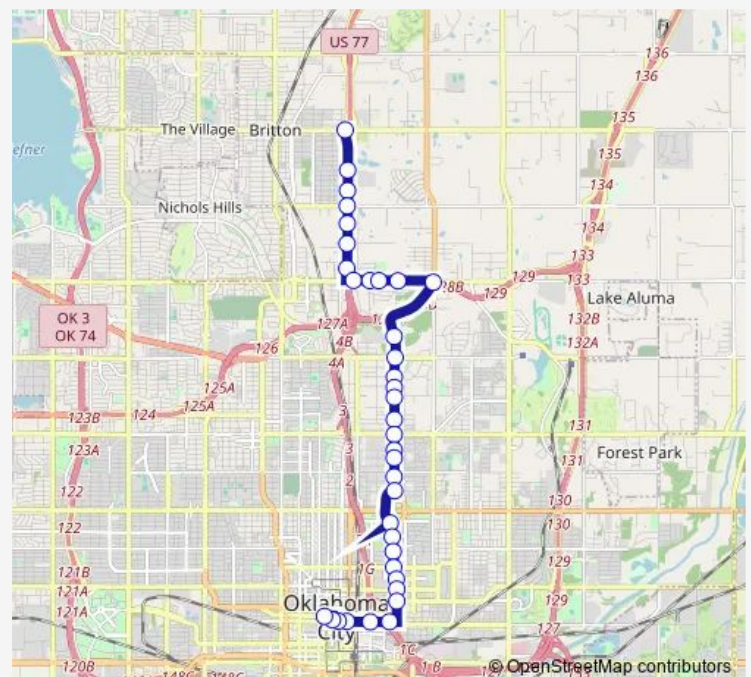

N Lincoln Blvd @ E Hill St

### Route schedule

Broadway Extension @ W Britton Rd — Transit Center BAY K

Monday	06:16-19:16
Tuesday	06:16-19:16
Wednesday	06:16-19:16
Thursday	06:16-19:16
Friday	06:16-19:16
Saturday	07:01-18:01
Sunday	07:01-18:01

### Route info

Direction: Broadway Extension @ W Britton Rd

Stops: 36

Trip Duration: 0 hour 29 min

018 — Lincoln

N Lincoln Blvd @ NE 29th St

Capitol Service RD @ State Capitol

JIM Thorpe Building

## Route info

Direction: Transit Center BAY K

Stops: 34

Trip Duration: 0 hour 26 min

N Kelley AVE @ Frazier Dr

N Kelley AVE @ E Wilshire Blvd

N Kelley AVE @ Katherine Pl

N Kelley AVE @ Musgrave Blvd